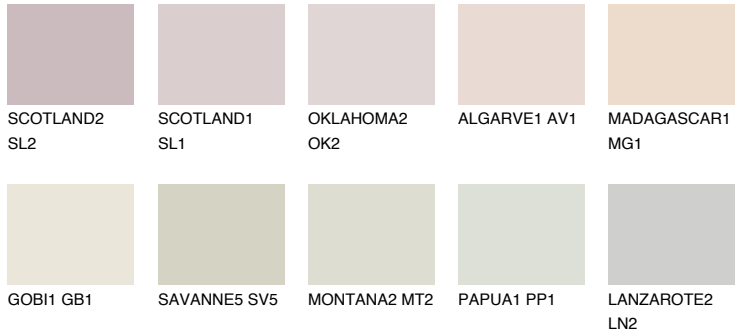

COLOUR DETAILS

COLUMBIA1 CL1

76% TSR 69%

Matching colours

COLOURS

INTENSE

For more information on plasters and paints, go to www.ceresit.ee

*The presented colours refer to plasters and paints offered by Ceresit. Due to the use of digital techniques, the presented colours might not represent the original ones, thus they cannot be considered as a reliable colour presentation. We recommend checking the authentic colour samples.