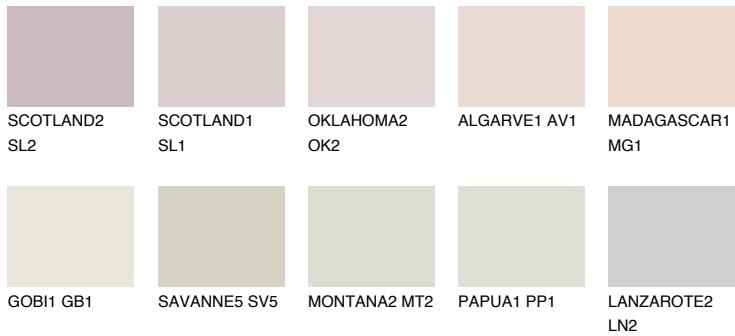

COLOUR DETAILS

COLUMBIA1 CL1

76% TSR 69%

Matching colours

COLOURS

INTENSE

For more information on plasters and paints, go to www.ceresit.ee

*The presented colours refer to plasters and paints offered by Ceresit. Due to the use of digital techniques, the presented colours might not represent the original ones, thus they cannot be considered as a reliable colour presentation. We recommend checking the authentic colour samples.