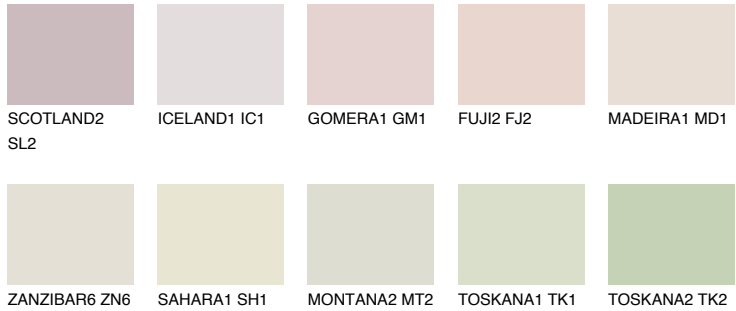

COLOUR DETAILS

COLUMBIA2 CL2

66% **TSR** 61%

Matching colours

COLOURS

INTENSE

For more information on plasters and paints, go to www.ceresit.ee

*The presented colours refer to plasters and paints offered by Ceresit. Due to the use of digital techniques, the presented colours might not represent the original ones, thus they cannot be considered as a reliable colour presentation. We recommend checking the authentic colour samples.