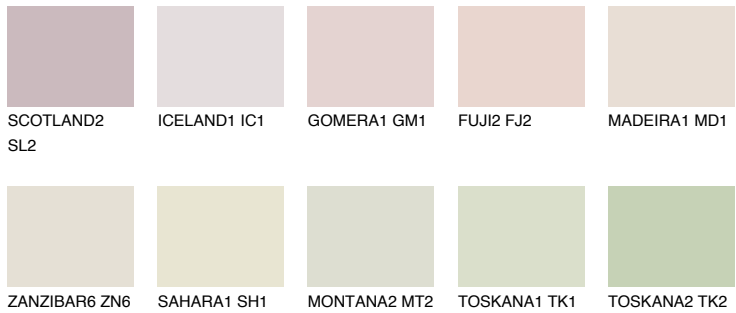

COLOUR DETAILS

COLUMBIA2 CL2

66% **TSR** 61%

Matching colours

COLOURS

INTENSE

For more information on plasters and paints, go to www.ceresit.ee

*The presented colours refer to plasters and paints offered by Ceresit. Due to the use of digital techniques, the presented colours might not represent the original ones, thus they cannot be considered as a reliable colour presentation. We recommend checking the authentic colour samples.