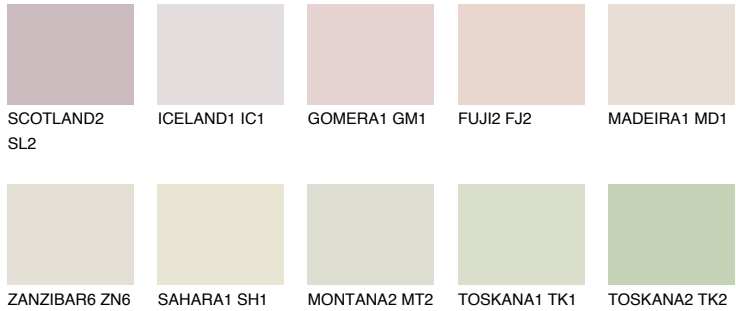

# COLOUR DETAILS

## COLUMBIA2 CL2

66% **TSR** 61%

### Matching colours

#### COLOURS