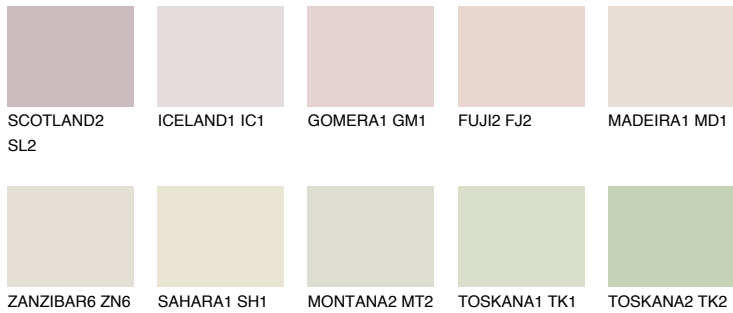

COLOUR DETAILS

COLUMBIA2 CL2

66% **TSR** 61%

Matching colours

COLOURS

INTENSE

For more information on plasters and paints, go to www.ceresit.ee

*The presented colours refer to plasters and paints offered by Ceresit. Due to the use of digital techniques, the presented colours might not represent the original ones, thus they cannot be considered as a reliable colour presentation. We recommend checking the authentic colour samples.