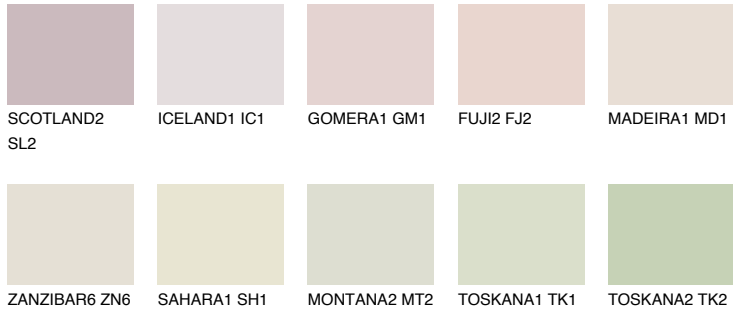

COLOUR DETAILS

COLUMBIA2 CL2

66% **TSR** 61%

Matching colours

COLOURS

INTENSE

For more information on plasters and paints, go to www.ceresit.ee

*The presented colours refer to plasters and paints offered by Ceresit. Due to the use of digital techniques, the presented colours might not represent the original ones, thus they cannot be considered as a reliable colour presentation. We recommend checking the authentic colour samples.