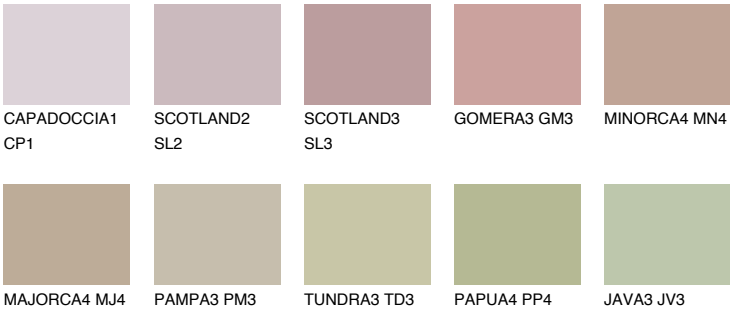

COLUMBIA3 CL3

40% **TSR** 41%

Matching colours

COLOURS

INTENSE

For more information on plasters and paints, go to www.ceresit.ee

*The presented colours refer to plasters and paints offered by Ceresit. Due to the use of digital techniques, the presented colours might not represent the original ones, thus they cannot be considered as a reliable colour presentation. We recommend checking the authentic colour samples.