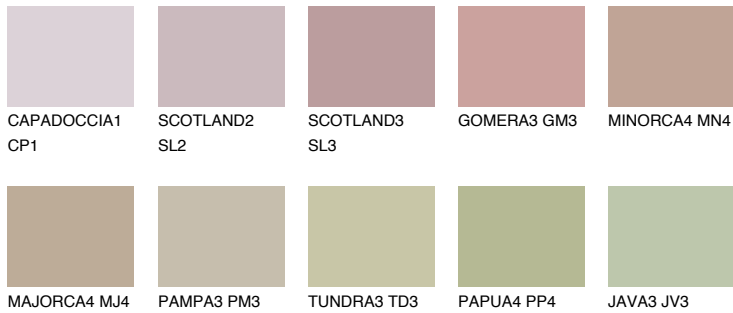

COLUMBIA3 CL3

40% **TSR** 41%

Matching colours

COLOURS

INTENSE

For more information on plasters and paints, go to
www.ceresit.ee

*The presented colours refer to plasters and paints offered by Ceresit. Due to the use of digital techniques, the presented colours might not represent the original ones, thus they cannot be considered as a reliable colour presentation. We recommend checking the authentic colour samples.