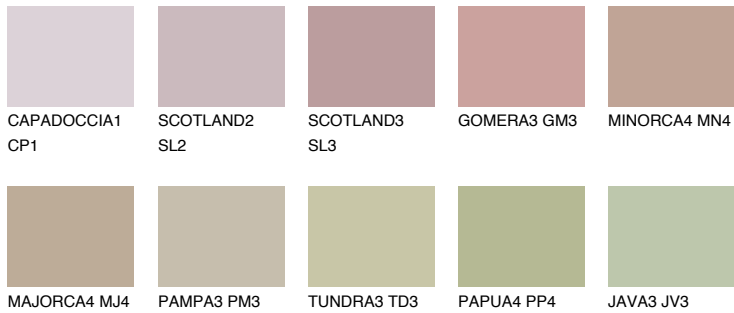

COLUMBIA3 CL3

40% **TSR** 41%

Matching colours

COLOURS

INTENSE

For more information on plasters and paints, go to www.ceresit.ee

*The presented colours refer to plasters and paints offered by Ceresit. Due to the use of digital techniques, the presented colours might not represent the original ones, thus they cannot be considered as a reliable colour presentation. We recommend checking the authentic colour samples.