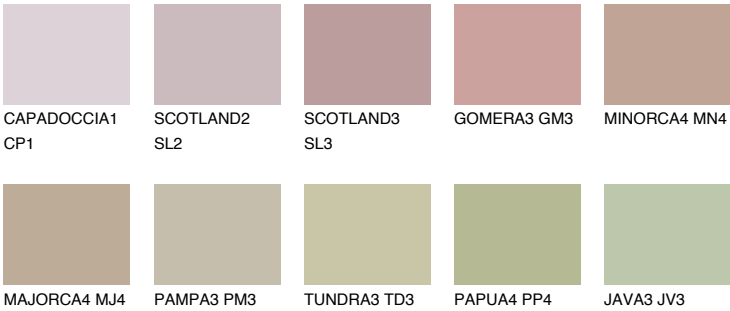

COLUMBIA3 CL3

40% TSR 41%

Matching colours

COLOURS

INTENSE

For more information on plasters and paints, go to www.ceresit.ee

*The presented colours refer to plasters and paints offered by Ceresit. Due to the use of digital techniques, the presented colours might not represent the original ones, thus they cannot be considered as a reliable colour presentation. We recommend checking the authentic colour samples.