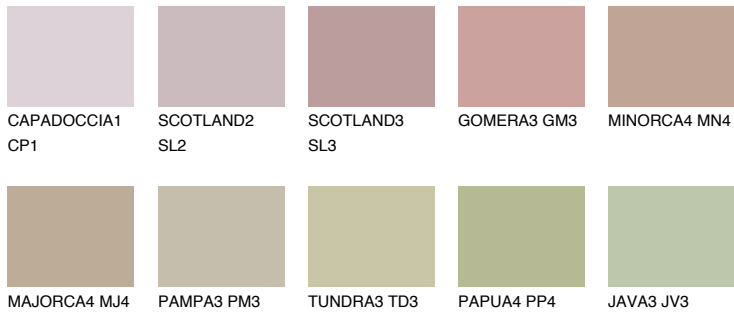

COLUMBIA3 CL3

40% **TSR** 41%

Matching colours

COLOURS

INTENSE

For more information on plasters and paints, go to
www.ceresit.ee

*The presented colours refer to plasters and paints offered by Ceresit. Due to the use of digital techniques, the presented colours might not represent the original ones, thus they cannot be considered as a reliable colour presentation. We recommend checking the authentic colour samples.