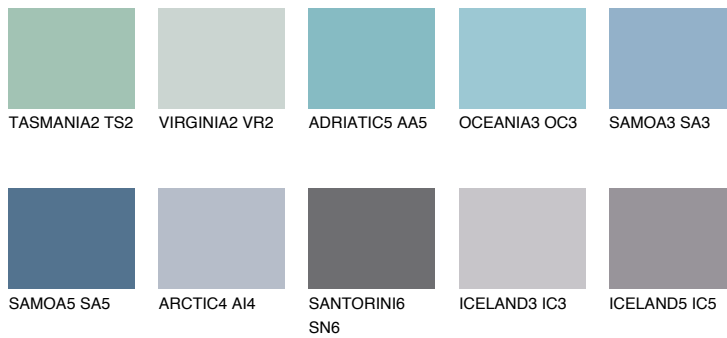

COLOUR DETAILS

SAMOA4 SA4

☀ 30% **TSR** 34%

Matching colours

COLOURS

INTENSE

For more information on plasters and paints, go to www.ceresit.ee

*The presented colours refer to plasters and paints offered by Ceresit. Due to the use of digital techniques, the presented colours might not represent the original ones, thus they cannot be considered as a reliable colour presentation. We recommend checking the authentic colour samples.