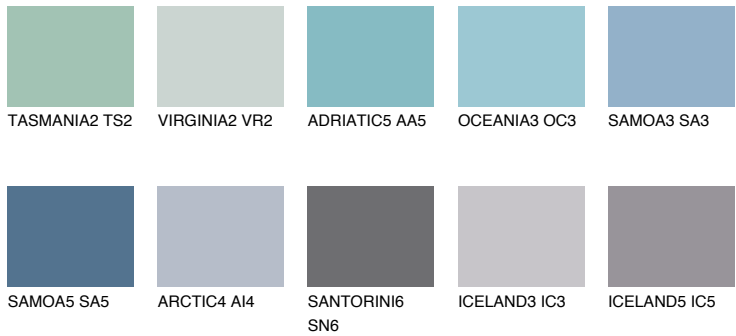

COLOUR DETAILS

SAMOA4 SA4

☀️ 30% **TSR 34%**

Matching colours

COLOURS

INTENSE

For more information on plasters and paints, go to www.ceresit.ee

*The presented colours refer to plasters and paints offered by Ceresit. Due to the use of digital techniques, the presented colours might not represent the original ones, thus they cannot be considered as a reliable colour presentation. We recommend checking the authentic colour samples.