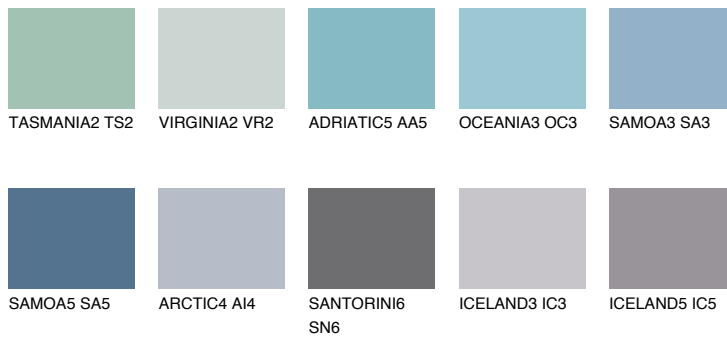

SAMOA4 SA4

☀️ 30% **TSR 34%**

Matching colours

COLOURS

INTENSE

For more information on plasters and paints, go to www.ceresit.ee

*The presented colours refer to plasters and paints offered by Ceresit. Due to the use of digital techniques, the presented colours might not represent the original ones, thus they cannot be considered as a reliable colour presentation. We recommend checking the authentic colour samples.