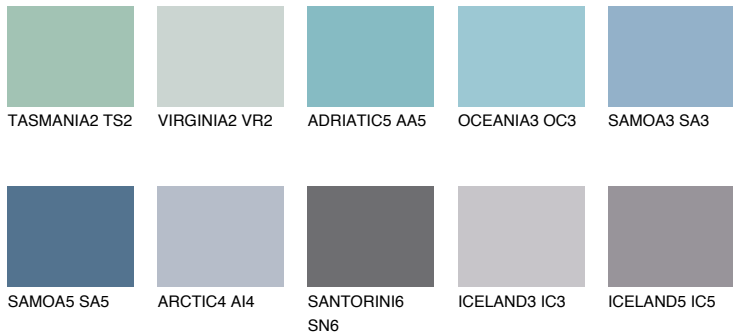

COLOUR DETAILS

SAMOA4 SA4

☀️ 30% **TSR 34%**

Matching colours

COLOURS

INTENSE

For more information on plasters and paints, go to www.ceresit.ee

*The presented colours refer to plasters and paints offered by Ceresit. Due to the use of digital techniques, the presented colours might not represent the original ones, thus they cannot be considered as a reliable colour presentation. We recommend checking the authentic colour samples.