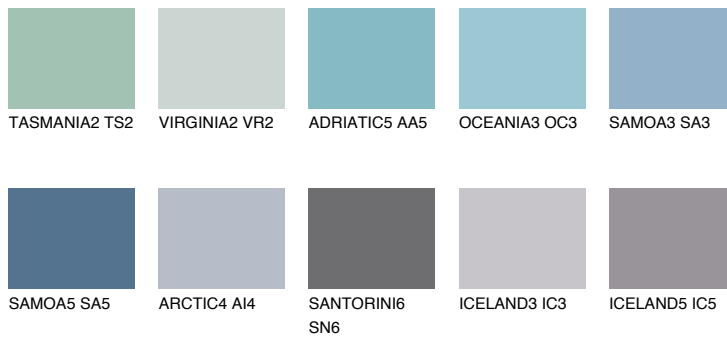

COLOUR DETAILS

SAMOA4 SA4

☀️ 30% **TSR 34%**

Matching colours

COLOURS

INTENSE

For more information on plasters and paints, go to www.ceresit.ee

*The presented colours refer to plasters and paints offered by Ceresit. Due to the use of digital techniques, the presented colours might not represent the original ones, thus they cannot be considered as a reliable colour presentation. We recommend checking the authentic colour samples.