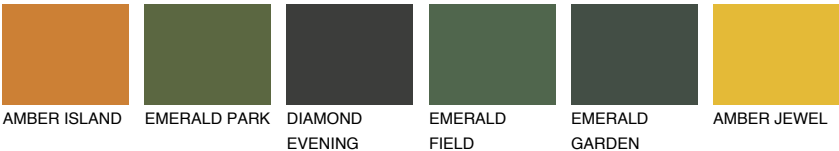

COLUMBIA4 CL4

32% TSR 30%

Matching colours

COLOURS

INTENSE

For more information on plasters and paints, go to www.ceresit.ee

*The presented colours refer to plasters and paints offered by Ceresit. Due to the use of digital techniques, the presented colours might not represent the original ones, thus they cannot be considered as a reliable colour presentation. We recommend checking the authentic colour samples.