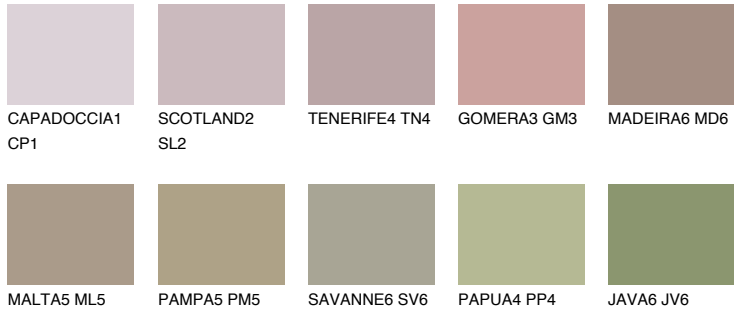

COLOUR DETAILS

COLUMBIA4 CL4

32% TSR 30%

Matching colours

COLOURS

INTENSE

For more information on plasters and paints, go to www.ceresit.ee

*The presented colours refer to plasters and paints offered by Ceresit. Due to the use of digital techniques, the presented colours might not represent the original ones, thus they cannot be considered as a reliable colour presentation. We recommend checking the authentic colour samples.