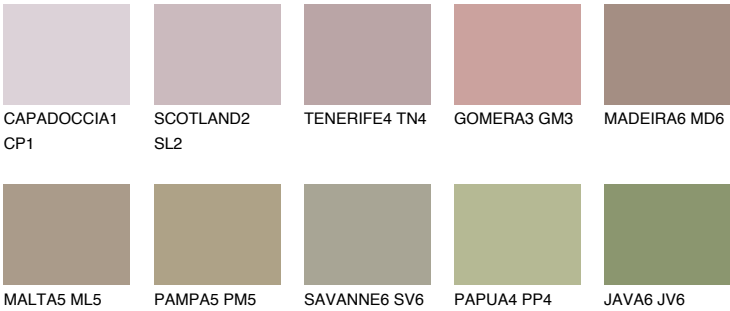

## COLUMBIA4 CL4

32% TSR 30%

### Matching colours

#### COLOURS

#### INTENSE

For more information on plasters and paints, go to [www.ceresit.ee](http://www.ceresit.ee)

\*The presented colours refer to plasters and paints offered by Ceresit. Due to the use of digital techniques, the presented colours might not represent the original ones, thus they cannot be considered as a reliable colour presentation. We recommend checking the authentic colour samples.