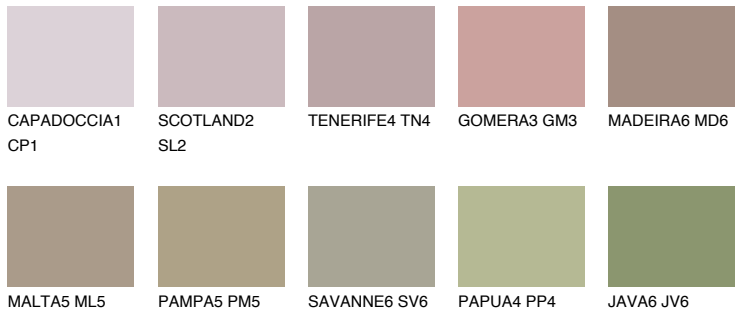

COLOUR DETAILS

COLUMBIA4 CL4

32% TSR 30%

Matching colours

COLOURS

INTENSE

For more information on plasters and paints, go to www.ceresit.ee

*The presented colours refer to plasters and paints offered by Ceresit. Due to the use of digital techniques, the presented colours might not represent the original ones, thus they cannot be considered as a reliable colour presentation. We recommend checking the authentic colour samples.