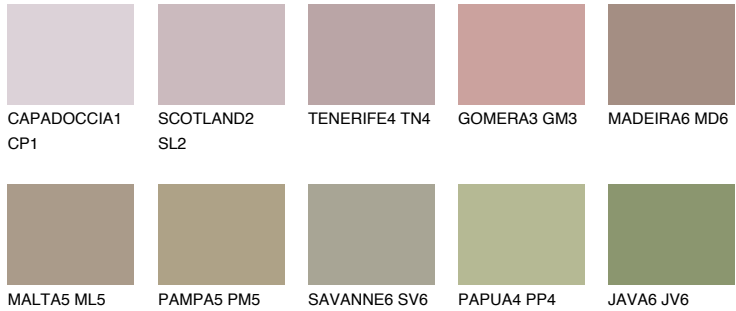

COLOUR DETAILS

COLUMBIA4 CL4

32% TSR 30%

Matching colours

COLOURS

INTENSE

For more information on plasters and paints, go to www.ceresit.ee

*The presented colours refer to plasters and paints offered by Ceresit. Due to the use of digital techniques, the presented colours might not represent the original ones, thus they cannot be considered as a reliable colour presentation. We recommend checking the authentic colour samples.