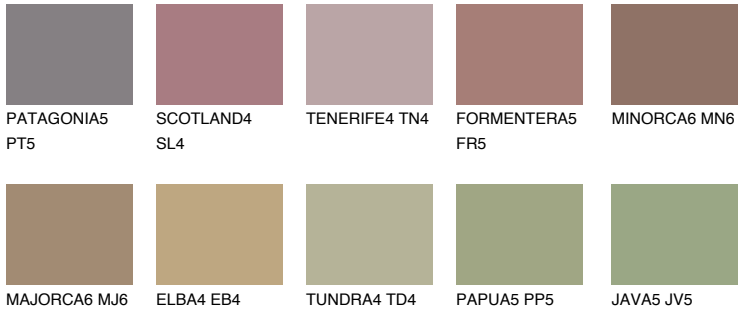

COLUMBIA5 CL5

18% **TSR** 18%

Matching colours

COLOURS

INTENSE

For more information on plasters and paints, go to www.ceresit.ee

*The presented colours refer to plasters and paints offered by Ceresit. Due to the use of digital techniques, the presented colours might not represent the original ones, thus they cannot be considered as a reliable colour presentation. We recommend checking the authentic colour samples.