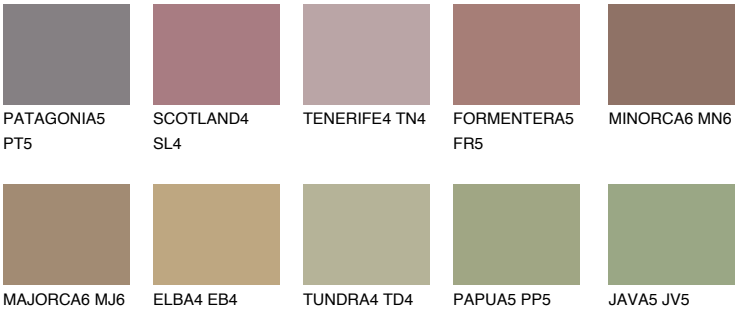

COLUMBIA5 CL5

18% **TSR** 18%

Matching colours

COLOURS

INTENSE

For more information on plasters and paints, go to www.ceresit.ee

*The presented colours refer to plasters and paints offered by Ceresit. Due to the use of digital techniques, the presented colours might not represent the original ones, thus they cannot be considered as a reliable colour presentation. We recommend checking the authentic colour samples.