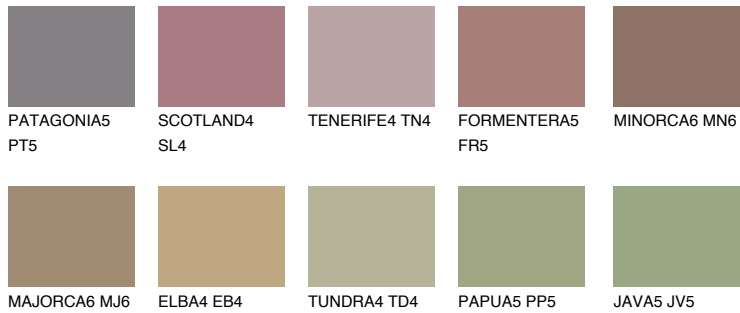

## COLUMBIA5 CL5

18% **TSR** 18%

### Matching colours

#### COLOURS

#### INTENSE

For more information on plasters and paints, go to [www.ceresit.ee](http://www.ceresit.ee)

\*The presented colours refer to plasters and paints offered by Ceresit. Due to the use of digital techniques, the presented colours might not represent the original ones, thus they cannot be considered as a reliable colour presentation. We recommend checking the authentic colour samples.