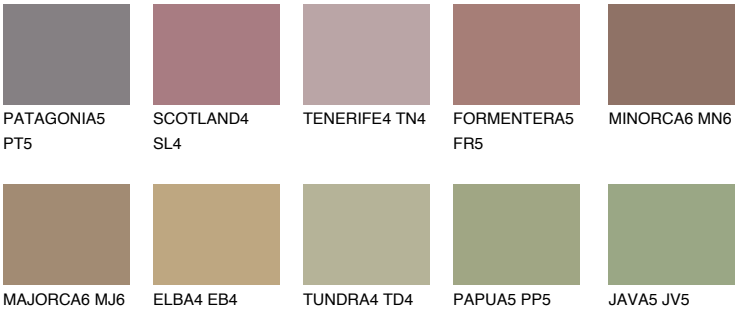

## COLUMBIA5 CL5

18% **TSR** 18%

### Matching colours

#### COLOURS

#### INTENSE

For more information on plasters and paints, go to [www.ceresit.ee](http://www.ceresit.ee)

\*The presented colours refer to plasters and paints offered by Ceresit. Due to the use of digital techniques, the presented colours might not represent the original ones, thus they cannot be considered as a reliable colour presentation. We recommend checking the authentic colour samples.