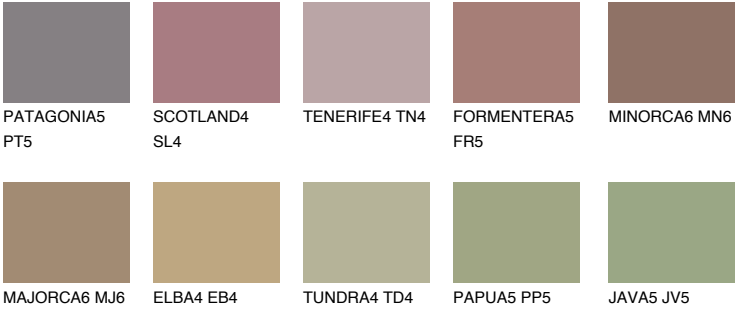

COLUMBIA5 CL5

18% **TSR** 18%

Matching colours

COLOURS

INTENSE

For more information on plasters and paints, go to www.ceresit.ee

*The presented colours refer to plasters and paints offered by Ceresit. Due to the use of digital techniques, the presented colours might not represent the original ones, thus they cannot be considered as a reliable colour presentation. We recommend checking the authentic colour samples.