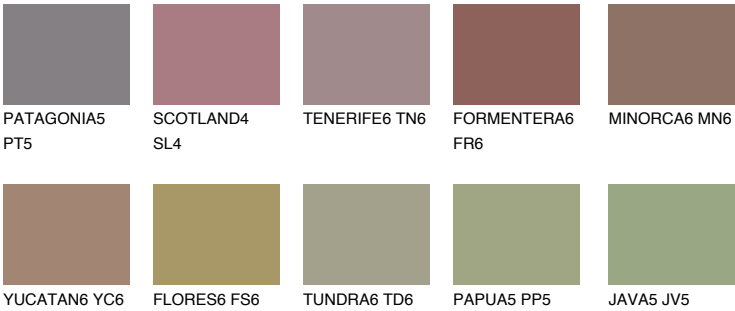

COLUMBIA6 CL6

13% TSR 13%

Matching colours

COLOURS

INTENSE

For more information on plasters and paints, go to www.ceresit.ee

*The presented colours refer to plasters and paints offered by Ceresit. Due to the use of digital techniques, the presented colours might not represent the original ones, thus they cannot be considered as a reliable colour presentation. We recommend checking the authentic colour samples.