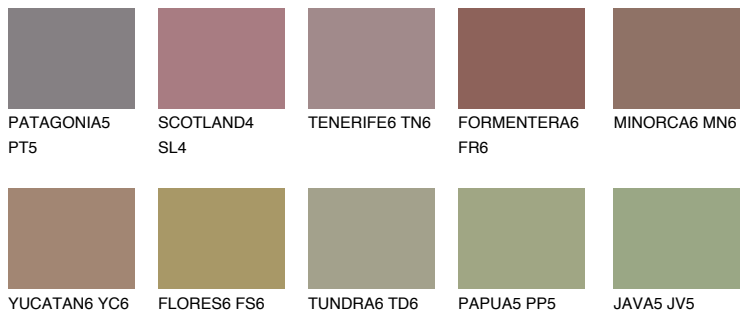

COLOUR DETAILS

COLUMBIA6 CL6

13% TSR 13%

Matching colours

COLOURS

INTENSE

For more information on plasters and paints, go to www.ceresit.ee

*The presented colours refer to plasters and paints offered by Ceresit. Due to the use of digital techniques, the presented colours might not represent the original ones, thus they cannot be considered as a reliable colour presentation. We recommend checking the authentic colour samples.