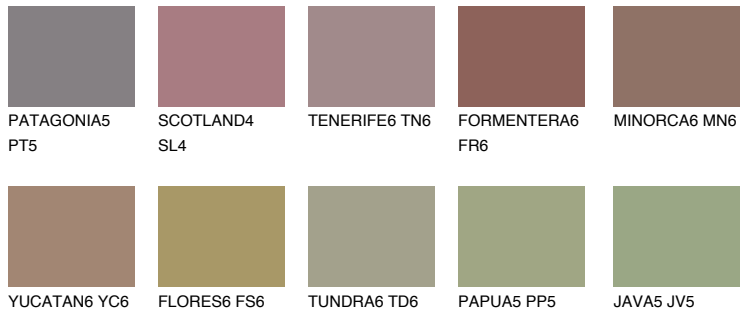

COLOUR DETAILS

COLUMBIA6 CL6

13% **TSR** 13%

Matching colours

COLOURS

INTENSE

For more information on plasters and paints, go to www.ceresit.ee

*The presented colours refer to plasters and paints offered by Ceresit. Due to the use of digital techniques, the presented colours might not represent the original ones, thus they cannot be considered as a reliable colour presentation. We recommend checking the authentic colour samples.