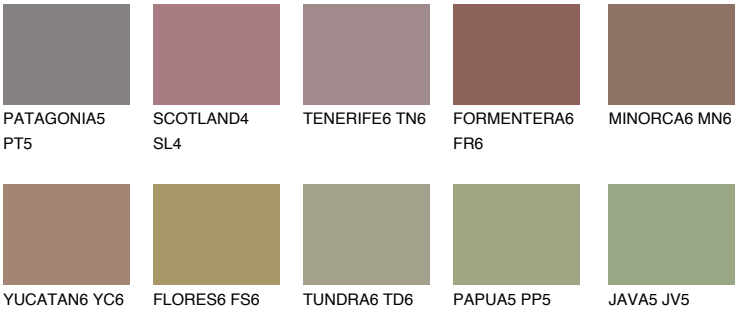

COLUMBIA6 CL6

13% **TSR** 13%

Matching colours

COLOURS

INTENSE

For more information on plasters and paints, go to www.ceresit.ee

*The presented colours refer to plasters and paints offered by Ceresit. Due to the use of digital techniques, the presented colours might not represent the original ones, thus they cannot be considered as a reliable colour presentation. We recommend checking the authentic colour samples.