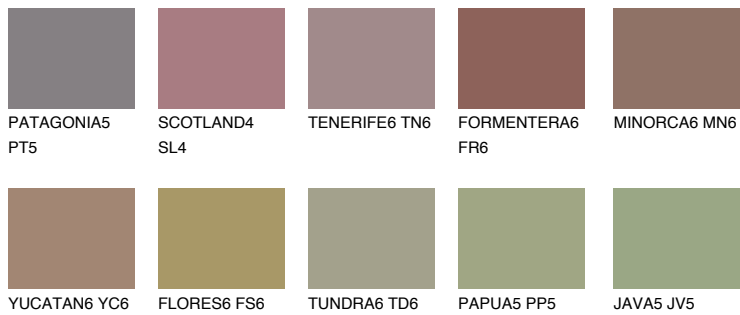

# COLOUR DETAILS

## COLUMBIA6 CL6

13% TSR 13%

### Matching colours

#### COLOURS