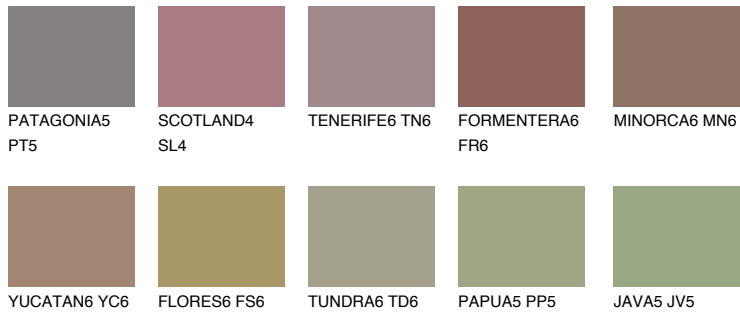

COLOUR DETAILS

COLUMBIA6 CL6

13% TSR 13%

Matching colours

COLOURS

INTENSE

For more information on plasters and paints, go to www.ceresit.ee

*The presented colours refer to plasters and paints offered by Ceresit. Due to the use of digital techniques, the presented colours might not represent the original ones, thus they cannot be considered as a reliable colour presentation. We recommend checking the authentic colour samples.