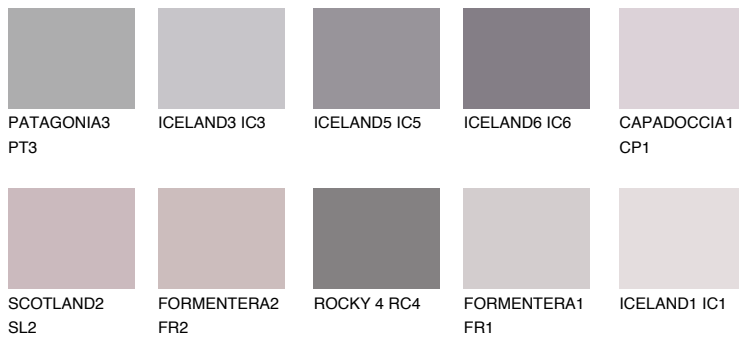

# COLOUR DETAILS

## PATAGONIA1 PT1

65% TSR 63%

### Matching colours

#### COLOURS