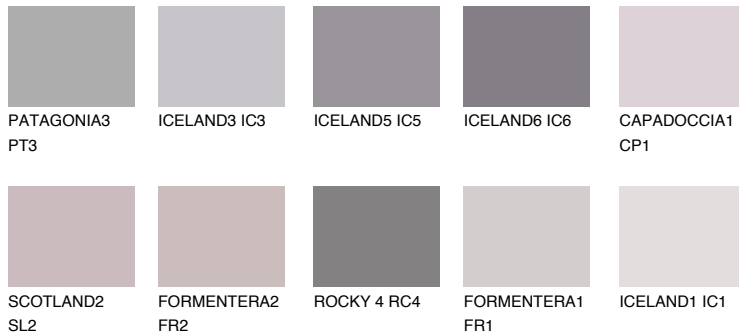

COLOUR DETAILS

PATAGONIA1 PT1

65% TSR 63%

Matching colours

COLOURS

INTENSE

For more information on plasters and paints, go to www.ceresit.ee

*The presented colours refer to plasters and paints offered by Ceresit. Due to the use of digital techniques, the presented colours might not represent the original ones, thus they cannot be considered as a reliable colour presentation. We recommend checking the authentic colour samples.