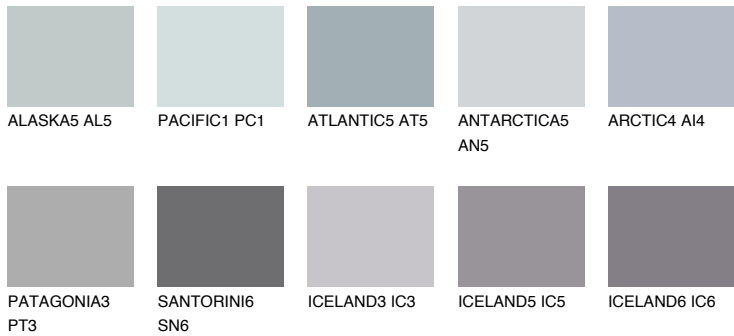

COLOUR DETAILS

PATAGONIA2 PT2

54% TSR 55%

Matching colours

COLOURS

INTENSE

For more information on plasters and paints, go to www.ceresit.ee

*The presented colours refer to plasters and paints offered by Ceresit. Due to the use of digital techniques, the presented colours might not represent the original ones, thus they cannot be considered as a reliable colour presentation. We recommend checking the authentic colour samples.