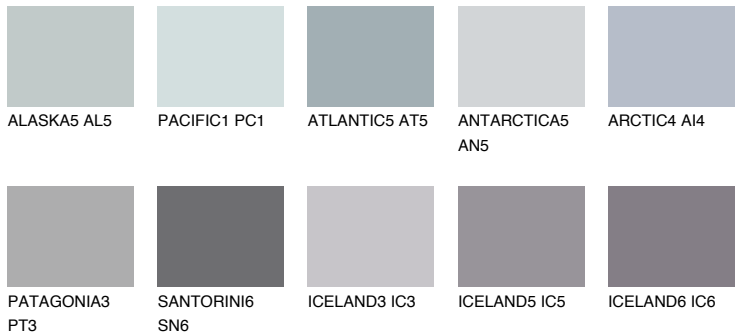

COLOUR DETAILS

PATAGONIA2 PT2

54% TSR 55%

Matching colours

COLOURS

INTENSE

For more information on plasters and paints, go to www.ceresit.ee

*The presented colours refer to plasters and paints offered by Ceresit. Due to the use of digital techniques, the presented colours might not represent the original ones, thus they cannot be considered as a reliable colour presentation. We recommend checking the authentic colour samples.