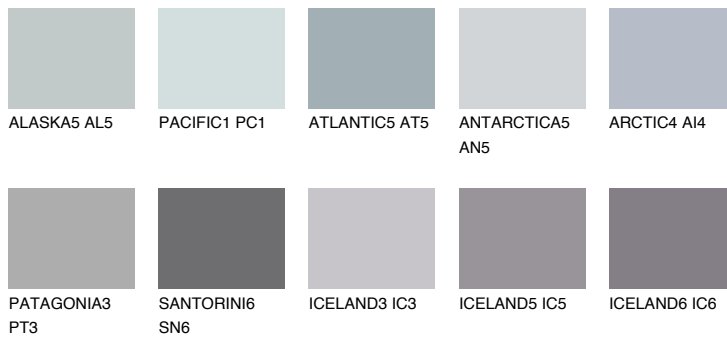

COLOUR DETAILS

PATAGONIA2 PT2

54% TSR 55%

Matching colours

COLOURS

INTENSE

For more information on plasters and paints, go to www.ceresit.ee

*The presented colours refer to plasters and paints offered by Ceresit. Due to the use of digital techniques, the presented colours might not represent the original ones, thus they cannot be considered as a reliable colour presentation. We recommend checking the authentic colour samples.