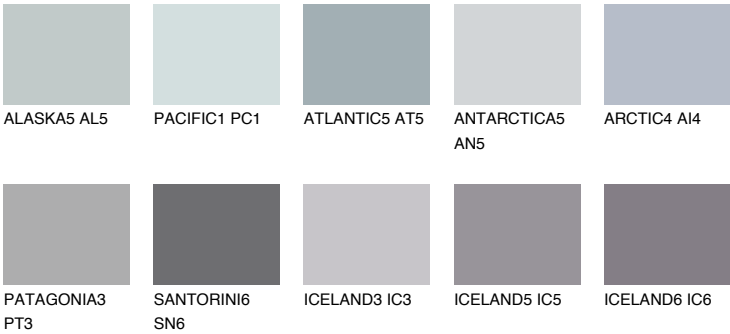

PATAGONIA2 PT2

54% TSR 55%

Matching colours

COLOURS

INTENSE

For more information on plasters and paints, go to www.ceresit.ee

*The presented colours refer to plasters and paints offered by Ceresit. Due to the use of digital techniques, the presented colours might not represent the original ones, thus they cannot be considered as a reliable colour presentation. We recommend checking the authentic colour samples.