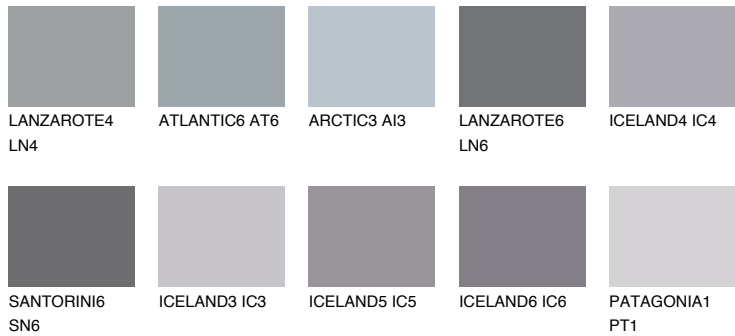

COLOUR DETAILS

PATAGONIA3 PT3

42% **TSR** 41%

Matching colours

COLOURS

INTENSE

For more information on plasters and paints, go to www.ceresit.ee

*The presented colours refer to plasters and paints offered by Ceresit. Due to the use of digital techniques, the presented colours might not represent the original ones, thus they cannot be considered as a reliable colour presentation. We recommend checking the authentic colour samples.