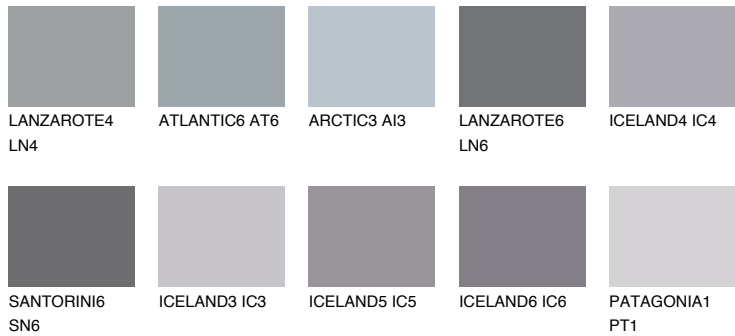

COLOUR DETAILS

PATAGONIA3 PT3

42% TSR 41%

Matching colours

COLOURS

INTENSE

For more information on plasters and paints, go to www.ceresit.ee

*The presented colours refer to plasters and paints offered by Ceresit. Due to the use of digital techniques, the presented colours might not represent the original ones, thus they cannot be considered as a reliable colour presentation. We recommend checking the authentic colour samples.