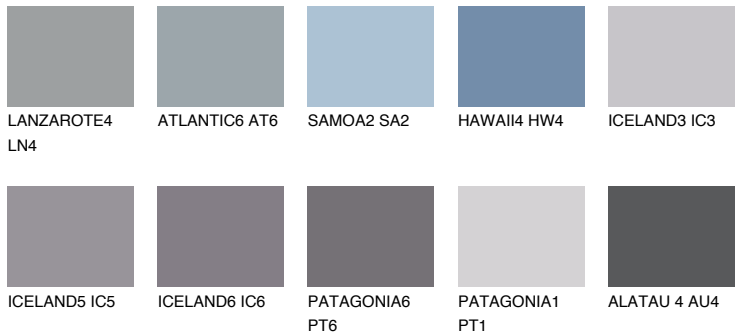

COLOUR DETAILS

PATAGONIA4 PT4

32% TSR 31%

Matching colours

COLOURS

INTENSE

For more information on plasters and paints, go to www.ceresit.ee

*The presented colours refer to plasters and paints offered by Ceresit. Due to the use of digital techniques, the presented colours might not represent the original ones, thus they cannot be considered as a reliable colour presentation. We recommend checking the authentic colour samples.