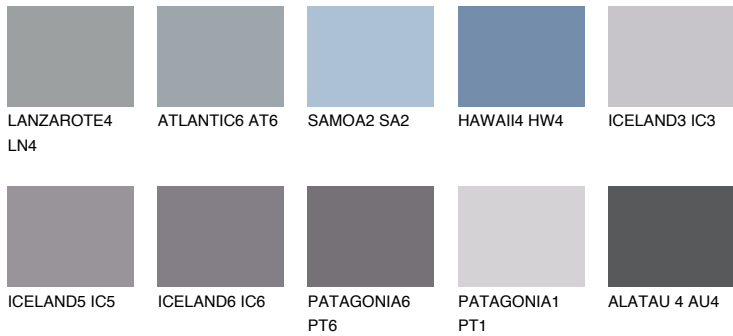

COLOUR DETAILS

PATAGONIA4 PT4

32% TSR 31%

Matching colours

COLOURS

INTENSE

For more information on plasters and paints, go to www.ceresit.ee

*The presented colours refer to plasters and paints offered by Ceresit. Due to the use of digital techniques, the presented colours might not represent the original ones, thus they cannot be considered as a reliable colour presentation. We recommend checking the authentic colour samples.