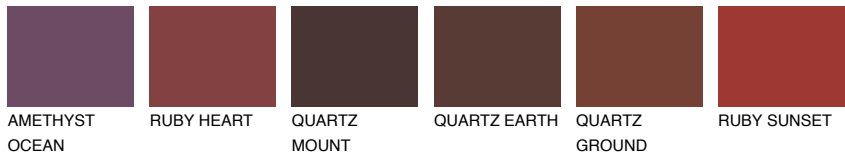

COLOUR DETAILS

PATAGONIA5 PT5

☀ 22% **TSR** 20%

Matching colours

COLOURS

INTENSE

For more information on plasters and paints, go to www.ceresit.ee

*The presented colours refer to plasters and paints offered by Ceresit. Due to the use of digital techniques, the presented colours might not represent the original ones, thus they cannot be considered as a reliable colour presentation. We recommend checking the authentic colour samples.