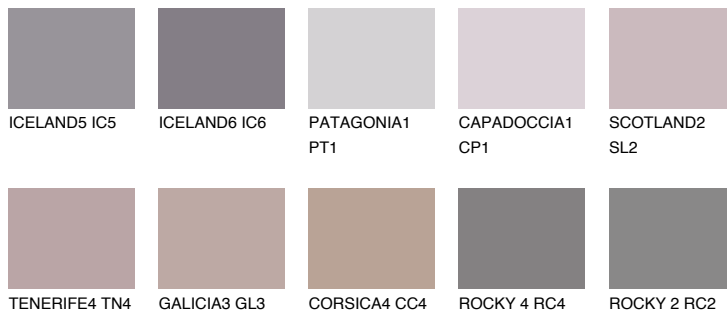

COLOUR DETAILS

PATAGONIA5 PT5

☀ 22% **TSR** 20%

Matching colours

COLOURS

INTENSE

For more information on plasters and paints, go to www.ceresit.ee

*The presented colours refer to plasters and paints offered by Ceresit. Due to the use of digital techniques, the presented colours might not represent the original ones, thus they cannot be considered as a reliable colour presentation. We recommend checking the authentic colour samples.