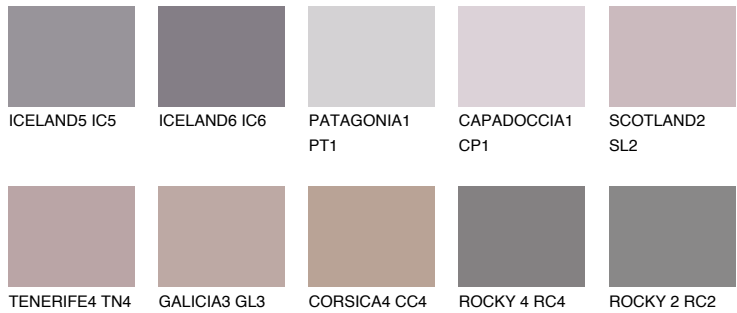

COLOUR DETAILS

PATAGONIA5 PT5

☀ 22% **TSR** 20%

Matching colours

COLOURS

INTENSE

For more information on plasters and paints, go to www.ceresit.ee

*The presented colours refer to plasters and paints offered by Ceresit. Due to the use of digital techniques, the presented colours might not represent the original ones, thus they cannot be considered as a reliable colour presentation. We recommend checking the authentic colour samples.