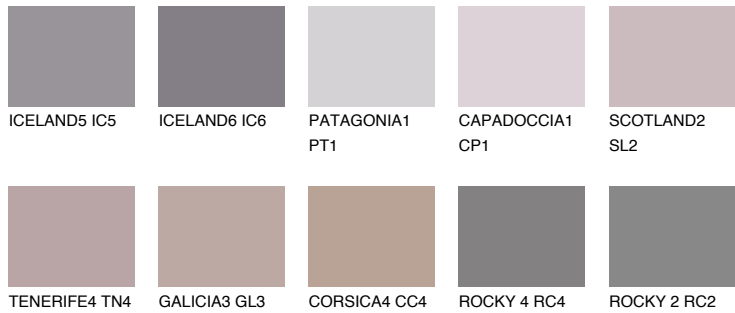

COLOUR DETAILS

PATAGONIA5 PT5

☀️ 22% **TSR** 20%

Matching colours

COLOURS

INTENSE

For more information on plasters and paints, go to www.ceresit.ee

*The presented colours refer to plasters and paints offered by Ceresit. Due to the use of digital techniques, the presented colours might not represent the original ones, thus they cannot be considered as a reliable colour presentation. We recommend checking the authentic colour samples.