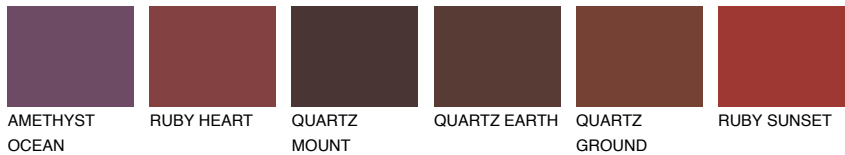

COLOUR DETAILS

PATAGONIA5 PT5

☀️ 22% **TSR** 20%

Matching colours

COLOURS

INTENSE

For more information on plasters and paints, go to www.ceresit.ee

*The presented colours refer to plasters and paints offered by Ceresit. Due to the use of digital techniques, the presented colours might not represent the original ones, thus they cannot be considered as a reliable colour presentation. We recommend checking the authentic colour samples.