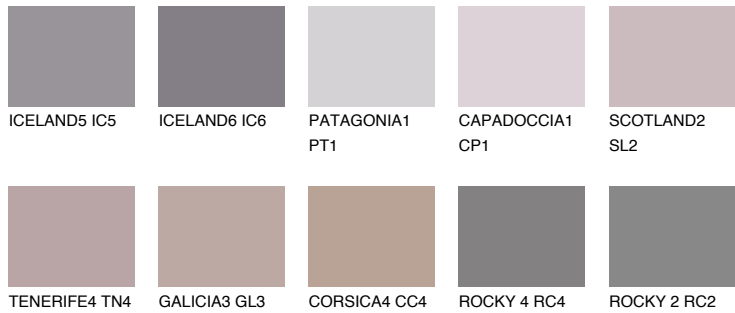

COLOUR DETAILS

PATAGONIA5 PT5

☀ 22% **TSR** 20%

Matching colours

COLOURS

INTENSE

For more information on plasters and paints, go to www.ceresit.ee

*The presented colours refer to plasters and paints offered by Ceresit. Due to the use of digital techniques, the presented colours might not represent the original ones, thus they cannot be considered as a reliable colour presentation. We recommend checking the authentic colour samples.