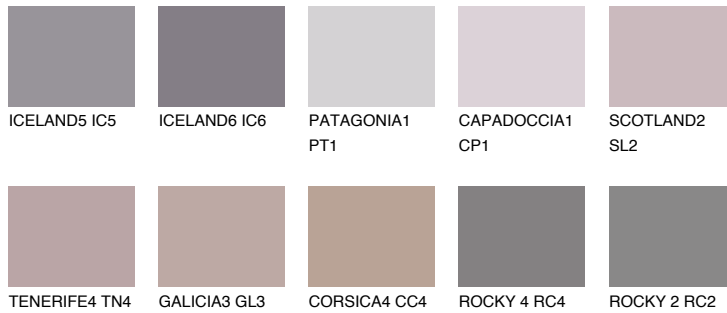

COLOUR DETAILS

PATAGONIA5 PT5

☀ 22% **TSR 20%**

Matching colours

COLOURS

INTENSE

For more information on plasters and paints, go to www.ceresit.ee

*The presented colours refer to plasters and paints offered by Ceresit. Due to the use of digital techniques, the presented colours might not represent the original ones, thus they cannot be considered as a reliable colour presentation. We recommend checking the authentic colour samples.