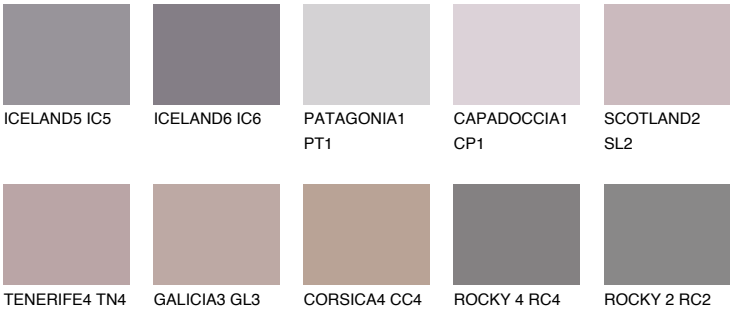

COLOUR DETAILS

PATAGONIA5 PT5

☀ 22% **TSR** 20%

Matching colours

COLOURS

INTENSE

For more information on plasters and paints, go to www.ceresit.ee

*The presented colours refer to plasters and paints offered by Ceresit. Due to the use of digital techniques, the presented colours might not represent the original ones, thus they cannot be considered as a reliable colour presentation. We recommend checking the authentic colour samples.