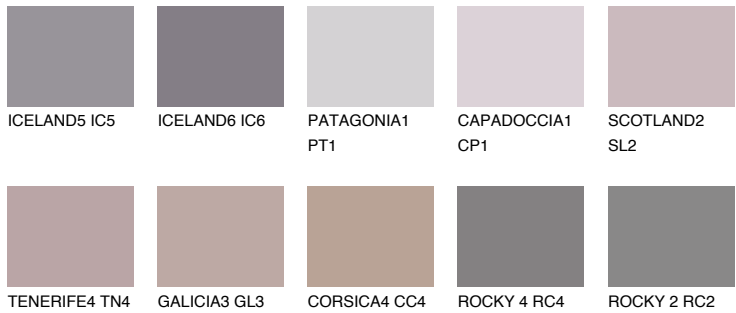

# COLOUR DETAILS

### Matching colours

#### COLOURS

#### INTENSE

For more information on plasters and paints, go to [www.ceresit.ee](http://www.ceresit.ee)

\*The presented colours refer to plasters and paints offered by Ceresit. Due to the use of digital techniques, the presented colours might not represent the original ones, thus they cannot be considered as a reliable colour presentation. We recommend checking the authentic colour samples.