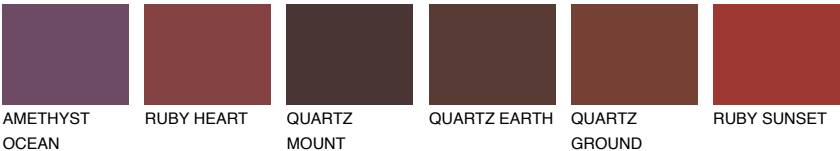

COLOUR DETAILS

PATAGONIA5 PT5

☀ 22% **TSR** 20%

Matching colours

COLOURS

INTENSE

For more information on plasters and paints, go to www.ceresit.ee

*The presented colours refer to plasters and paints offered by Ceresit. Due to the use of digital techniques, the presented colours might not represent the original ones, thus they cannot be considered as a reliable colour presentation. We recommend checking the authentic colour samples.