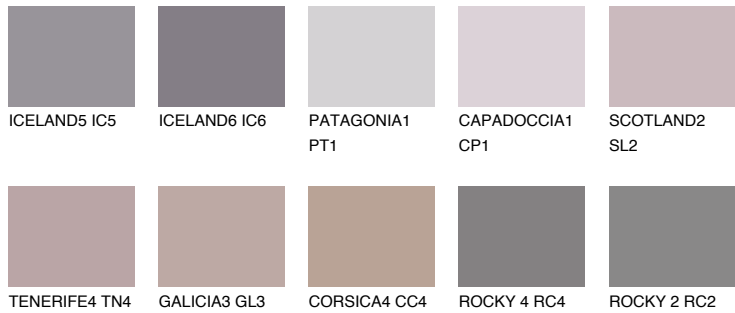

# COLOUR DETAILS

### Matching colours

#### COLOURS

#### INTENSE

For more information on plasters and paints, go to [www.ceresit.ee](http://www.ceresit.ee)

\*The presented colours refer to plasters and paints offered by Ceresit. Due to the use of digital techniques, the presented colours might not represent the original ones, thus they cannot be considered as a reliable colour presentation. We recommend checking the authentic colour samples.