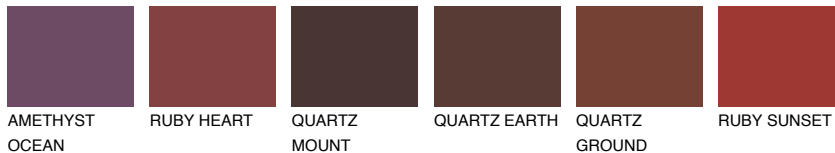

COLOUR DETAILS

PATAGONIA5 PT5

☀ 22% **TSR 20%**

Matching colours

COLOURS

INTENSE

For more information on plasters and paints, go to www.ceresit.ee

*The presented colours refer to plasters and paints offered by Ceresit. Due to the use of digital techniques, the presented colours might not represent the original ones, thus they cannot be considered as a reliable colour presentation. We recommend checking the authentic colour samples.