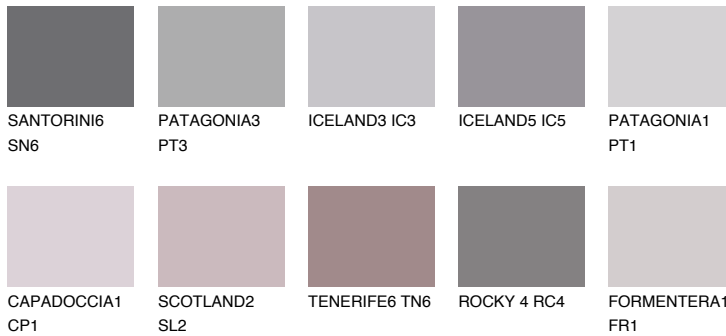

# COLOUR DETAILS

### Matching colours

#### COLOURS

#### INTENSE

For more information on plasters and paints, go to [www.ceresit.ee](http://www.ceresit.ee)

\*The presented colours refer to plasters and paints offered by Ceresit. Due to the use of digital techniques, the presented colours might not represent the original ones, thus they cannot be considered as a reliable colour presentation. We recommend checking the authentic colour samples.