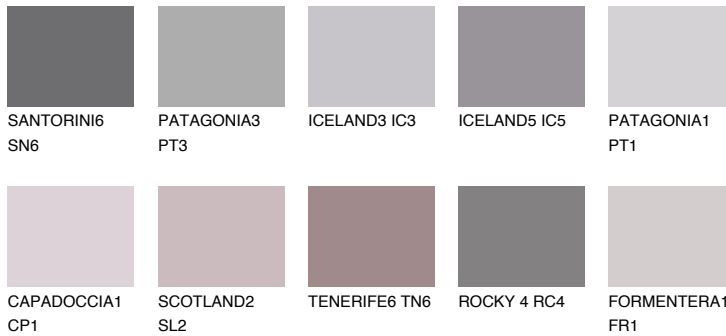

COLOUR DETAILS

PATAGONIA6 PT6

17% TSR 39%

Matching colours

COLOURS

INTENSE

For more information on plasters and paints, go to www.ceresit.ee

*The presented colours refer to plasters and paints offered by Ceresit. Due to the use of digital techniques, the presented colours might not represent the original ones, thus they cannot be considered as a reliable colour presentation. We recommend checking the authentic colour samples.