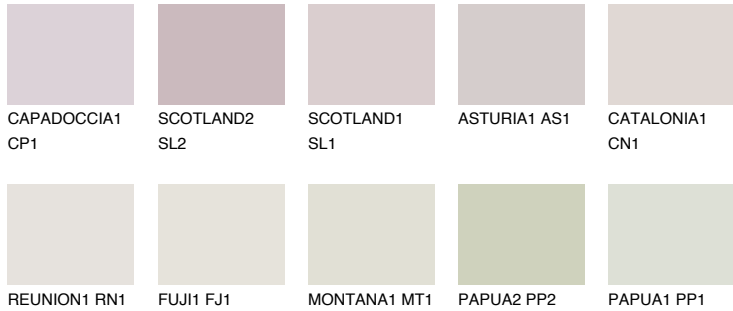

COLOUR DETAILS

TENERIFE1 TN1

65% TSR 67%

Matching colours

COLOURS

INTENSE

For more information on plasters and paints, go to www.ceresit.ee

*The presented colours refer to plasters and paints offered by Ceresit. Due to the use of digital techniques, the presented colours might not represent the original ones, thus they cannot be considered as a reliable colour presentation. We recommend checking the authentic colour samples.