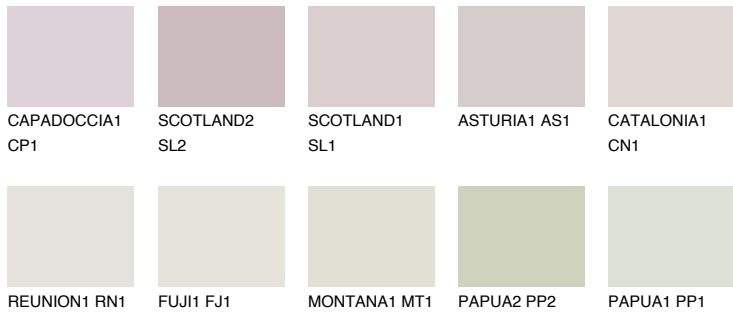

COLOUR DETAILS

TENERIFE1 TN1

65% TSR 67%

Matching colours

COLOURS

INTENSE

For more information on plasters and paints, go to www.ceresit.ee

*The presented colours refer to plasters and paints offered by Ceresit. Due to the use of digital techniques, the presented colours might not represent the original ones, thus they cannot be considered as a reliable colour presentation. We recommend checking the authentic colour samples.