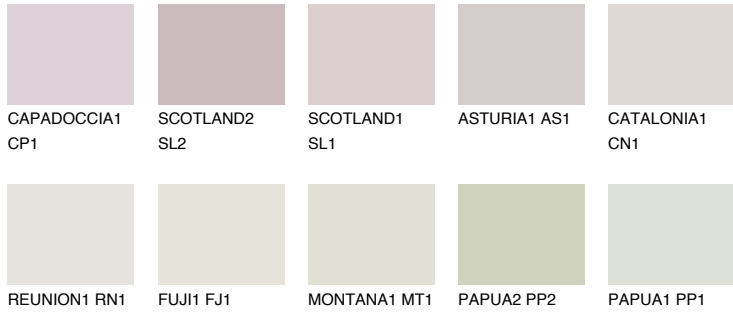

# COLOUR DETAILS

## TENERIFE1 TN1

65% TSR 67%

### Matching colours

#### COLOURS