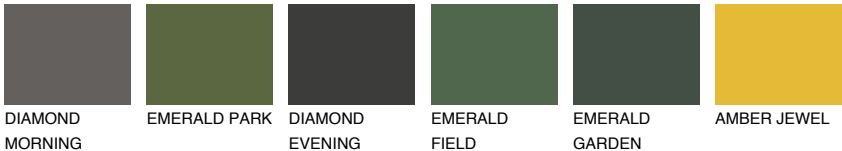

TENERIFE1 TN1

65% **TSR** 67%

Matching colours

COLOURS

INTENSE

For more information on plasters and paints, go to www.ceresit.ee

*The presented colours refer to plasters and paints offered by Ceresit. Due to the use of digital techniques, the presented colours might not represent the original ones, thus they cannot be considered as a reliable colour presentation. We recommend checking the authentic colour samples.