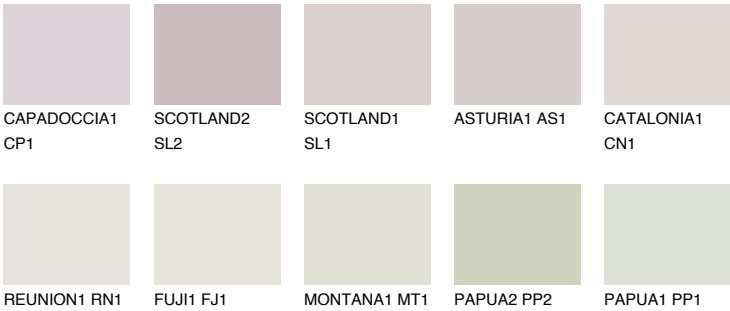

## TENERIFE1 TN1

65% **TSR** 67%

### Matching colours

#### COLOURS

#### INTENSE

For more information on plasters and paints, go to [www.ceresit.ee](http://www.ceresit.ee)

\*The presented colours refer to plasters and paints offered by Ceresit. Due to the use of digital techniques, the presented colours might not represent the original ones, thus they cannot be considered as a reliable colour presentation. We recommend checking the authentic colour samples.