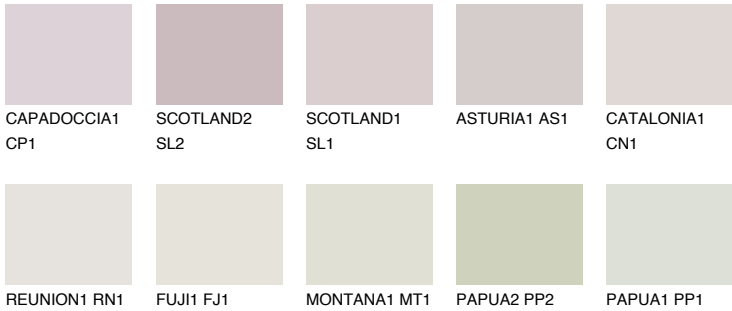

TENERIFE1 TN1

65% **TSR** 67%

Matching colours

COLOURS

INTENSE

For more information on plasters and paints, go to www.ceresit.ee

*The presented colours refer to plasters and paints offered by Ceresit. Due to the use of digital techniques, the presented colours might not represent the original ones, thus they cannot be considered as a reliable colour presentation. We recommend checking the authentic colour samples.