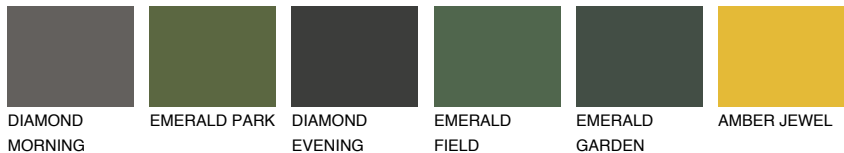

COLOUR DETAILS

TENERIFE1 TN1

65% TSR 67%

Matching colours

COLOURS

INTENSE

For more information on plasters and paints, go to www.ceresit.ee

*The presented colours refer to plasters and paints offered by Ceresit. Due to the use of digital techniques, the presented colours might not represent the original ones, thus they cannot be considered as a reliable colour presentation. We recommend checking the authentic colour samples.