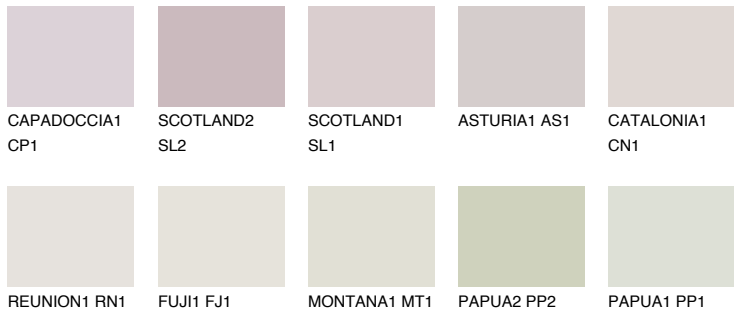

COLOUR DETAILS

TENERIFE1 TN1

65% TSR 67%

Matching colours

COLOURS

INTENSE

For more information on plasters and paints, go to www.ceresit.ee

*The presented colours refer to plasters and paints offered by Ceresit. Due to the use of digital techniques, the presented colours might not represent the original ones, thus they cannot be considered as a reliable colour presentation. We recommend checking the authentic colour samples.