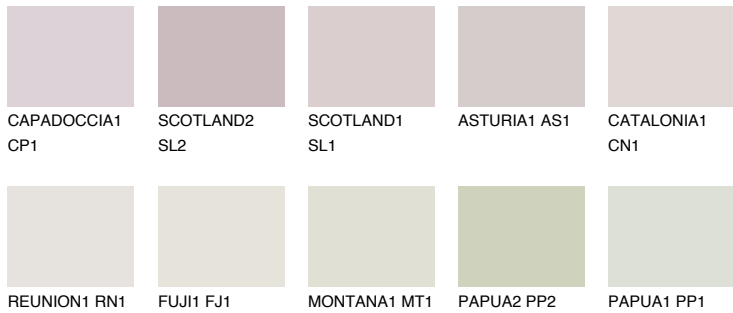

# COLOUR DETAILS

## TENERIFE1 TN1

65% TSR 67%

### Matching colours

#### COLOURS