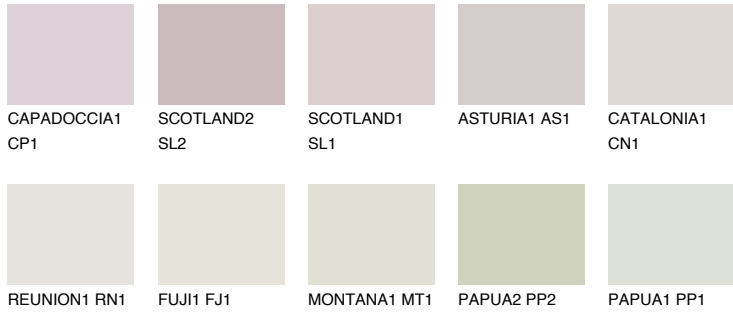

COLOUR DETAILS

TENERIFE1 TN1

65% **TSR** 67%

Matching colours

COLOURS

INTENSE

For more information on plasters and paints, go to www.ceresit.ee

*The presented colours refer to plasters and paints offered by Ceresit. Due to the use of digital techniques, the presented colours might not represent the original ones, thus they cannot be considered as a reliable colour presentation. We recommend checking the authentic colour samples.