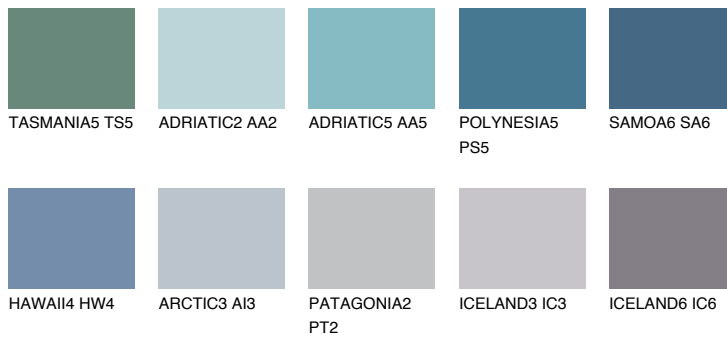

COLOUR DETAILS

SAMOA5 SA5

16% TSR 20%

Matching colours

COLOURS

INTENSE

For more information on plasters and paints, go to www.ceresit.ee

*The presented colours refer to plasters and paints offered by Ceresit. Due to the use of digital techniques, the presented colours might not represent the original ones, thus they cannot be considered as a reliable colour presentation. We recommend checking the authentic colour samples.