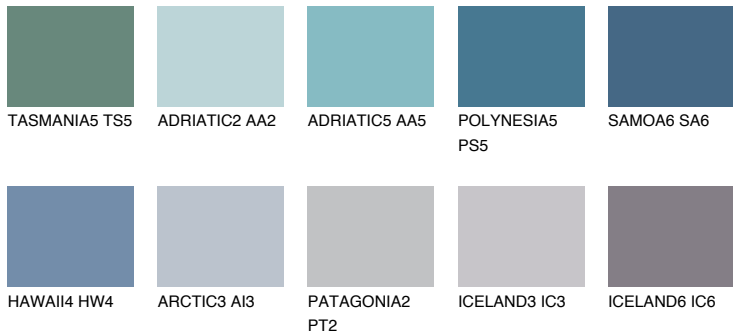

COLOUR DETAILS

SAMOA5 SA5

16% TSR 20%

Matching colours

COLOURS

INTENSE

For more information on plasters and paints, go to www.ceresit.ee

*The presented colours refer to plasters and paints offered by Ceresit. Due to the use of digital techniques, the presented colours might not represent the original ones, thus they cannot be considered as a reliable colour presentation. We recommend checking the authentic colour samples.