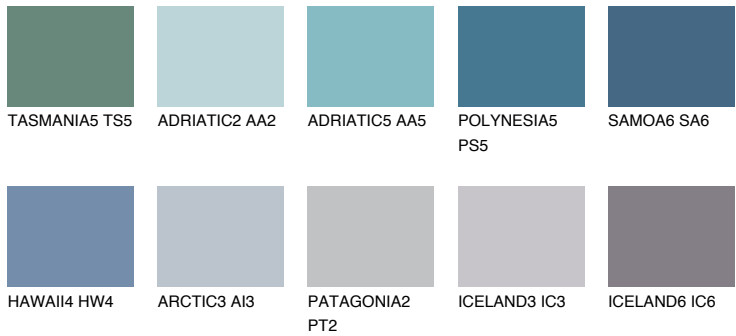

COLOUR DETAILS

SAMOA5 SA5

16% TSR 20%

Matching colours

COLOURS

INTENSE

For more information on plasters and paints, go to www.ceresit.ee

*The presented colours refer to plasters and paints offered by Ceresit. Due to the use of digital techniques, the presented colours might not represent the original ones, thus they cannot be considered as a reliable colour presentation. We recommend checking the authentic colour samples.