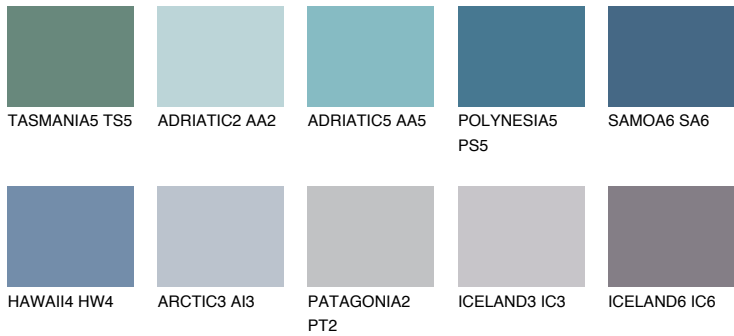

COLOUR DETAILS

SAMOA5 SA5

16% TSR 20%

Matching colours

COLOURS

INTENSE

For more information on plasters and paints, go to www.ceresit.ee

*The presented colours refer to plasters and paints offered by Ceresit. Due to the use of digital techniques, the presented colours might not represent the original ones, thus they cannot be considered as a reliable colour presentation. We recommend checking the authentic colour samples.