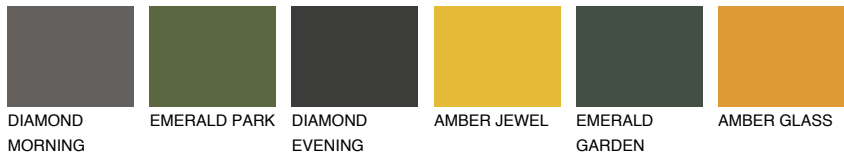

COLOUR DETAILS

TENERIFE2 TN2

56% TSR 60%

Matching colours

COLOURS

INTENSE

For more information on plasters and paints, go to www.ceresit.ee

*The presented colours refer to plasters and paints offered by Ceresit. Due to the use of digital techniques, the presented colours might not represent the original ones, thus they cannot be considered as a reliable colour presentation. We recommend checking the authentic colour samples.