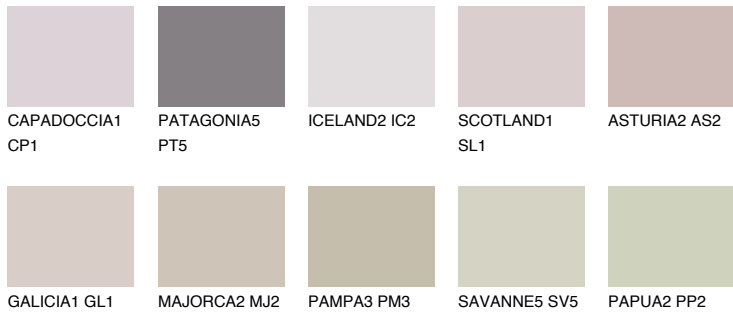

COLOUR DETAILS

TENERIFE2 TN2

56% TSR 60%

Matching colours

COLOURS

INTENSE

For more information on plasters and paints, go to www.ceresit.ee

*The presented colours refer to plasters and paints offered by Ceresit. Due to the use of digital techniques, the presented colours might not represent the original ones, thus they cannot be considered as a reliable colour presentation. We recommend checking the authentic colour samples.