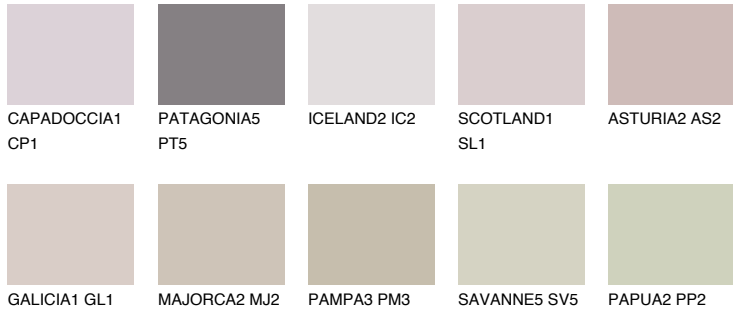

COLOUR DETAILS

TENERIFE2 TN2

56% **TSR** 60%

Matching colours

COLOURS

INTENSE

For more information on plasters and paints, go to www.ceresit.ee

*The presented colours refer to plasters and paints offered by Ceresit. Due to the use of digital techniques, the presented colours might not represent the original ones, thus they cannot be considered as a reliable colour presentation. We recommend checking the authentic colour samples.