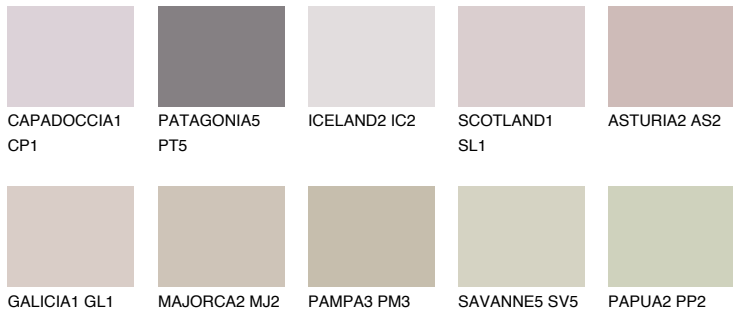

COLOUR DETAILS

TENERIFE2 TN2

56% TSR 60%

Matching colours

COLOURS

INTENSE

For more information on plasters and paints, go to www.ceresit.ee

*The presented colours refer to plasters and paints offered by Ceresit. Due to the use of digital techniques, the presented colours might not represent the original ones, thus they cannot be considered as a reliable colour presentation. We recommend checking the authentic colour samples.