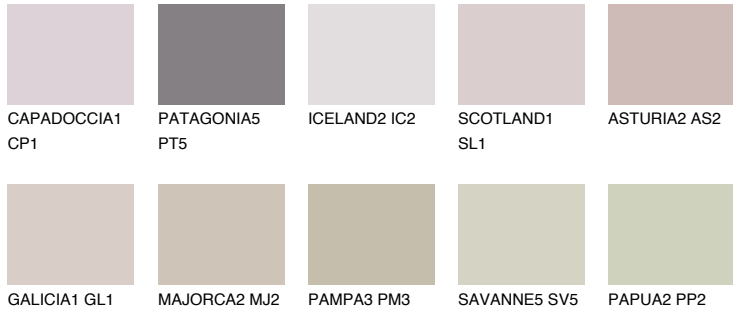

COLOUR DETAILS

TENERIFE2 TN2

56% TSR 60%

Matching colours

COLOURS

INTENSE

For more information on plasters and paints, go to www.ceresit.ee

*The presented colours refer to plasters and paints offered by Ceresit. Due to the use of digital techniques, the presented colours might not represent the original ones, thus they cannot be considered as a reliable colour presentation. We recommend checking the authentic colour samples.