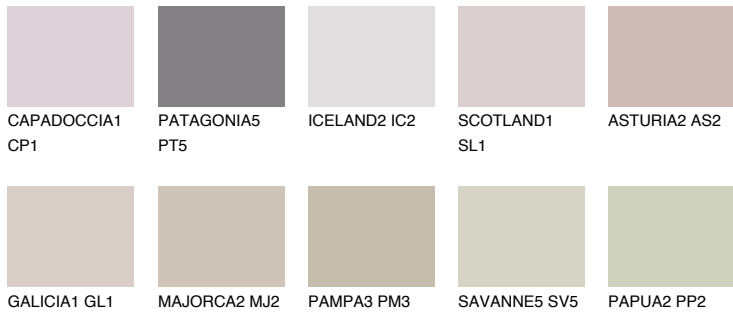

# COLOUR DETAILS

### Matching colours

#### COLOURS

#### INTENSE

For more information on plasters and paints, go to [www.ceresit.ee](http://www.ceresit.ee)

\*The presented colours refer to plasters and paints offered by Ceresit. Due to the use of digital techniques, the presented colours might not represent the original ones, thus they cannot be considered as a reliable colour presentation. We recommend checking the authentic colour samples.