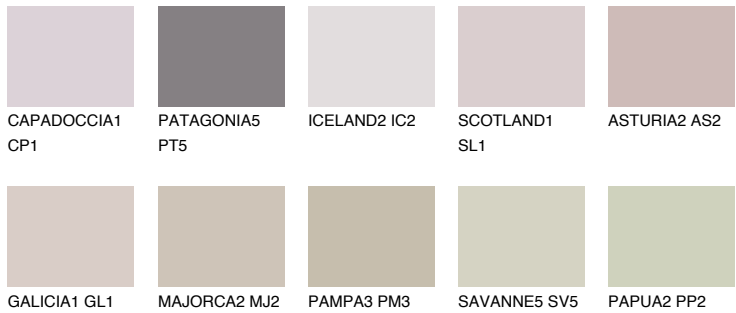

COLOUR DETAILS

TENERIFE2 TN2

56% TSR 60%

Matching colours

COLOURS

INTENSE

For more information on plasters and paints, go to www.ceresit.ee

*The presented colours refer to plasters and paints offered by Ceresit. Due to the use of digital techniques, the presented colours might not represent the original ones, thus they cannot be considered as a reliable colour presentation. We recommend checking the authentic colour samples.