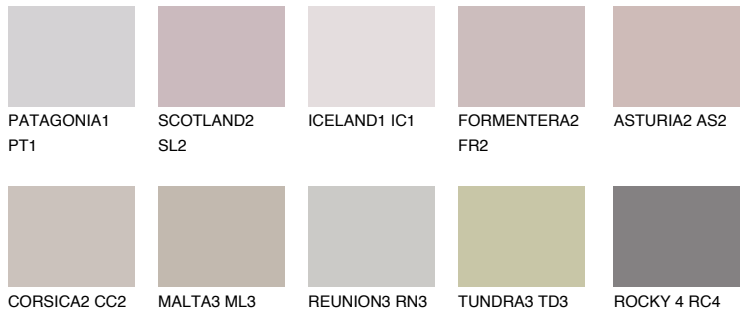

# COLOUR DETAILS

### Matching colours

#### COLOURS

#### INTENSE

For more information on plasters and paints, go to [www.ceresit.ee](http://www.ceresit.ee)

\*The presented colours refer to plasters and paints offered by Ceresit. Due to the use of digital techniques, the presented colours might not represent the original ones, thus they cannot be considered as a reliable colour presentation. We recommend checking the authentic colour samples.