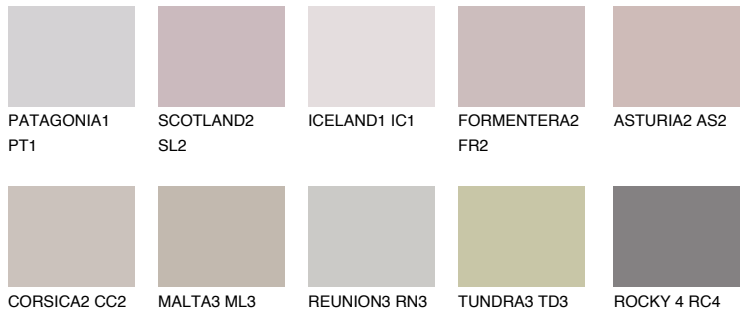

COLOUR DETAILS

TENERIFE3 TN3

47% **TSR** 59%

Matching colours

COLOURS

INTENSE

For more information on plasters and paints, go to www.ceresit.ee

*The presented colours refer to plasters and paints offered by Ceresit. Due to the use of digital techniques, the presented colours might not represent the original ones, thus they cannot be considered as a reliable colour presentation. We recommend checking the authentic colour samples.