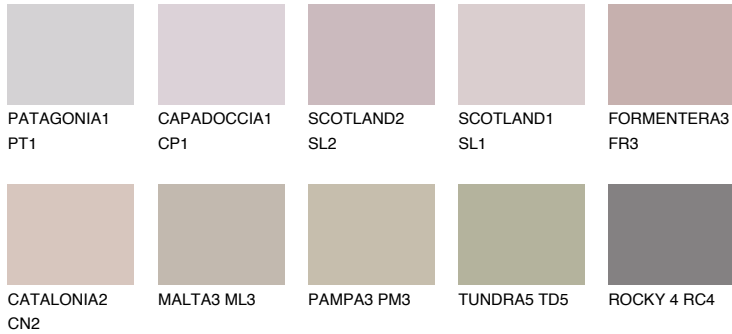

# COLOUR DETAILS

### Matching colours

#### COLOURS

#### INTENSE

For more information on plasters and paints, go to [www.ceresit.ee](http://www.ceresit.ee)

\*The presented colours refer to plasters and paints offered by Ceresit. Due to the use of digital techniques, the presented colours might not represent the original ones, thus they cannot be considered as a reliable colour presentation. We recommend checking the authentic colour samples.