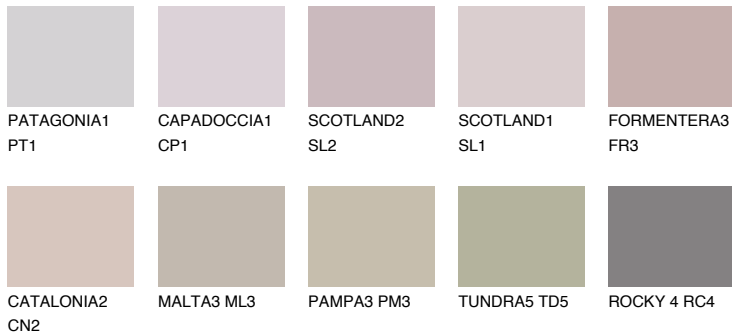

# COLOUR DETAILS

### Matching colours

#### COLOURS

#### INTENSE

For more information on plasters and paints, go to [www.ceresit.ee](http://www.ceresit.ee)

\*The presented colours refer to plasters and paints offered by Ceresit. Due to the use of digital techniques, the presented colours might not represent the original ones, thus they cannot be considered as a reliable colour presentation. We recommend checking the authentic colour samples.