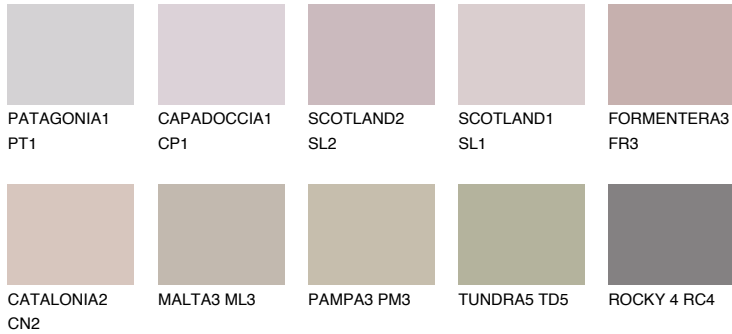

COLOUR DETAILS

TENERIFE4 TN4

40% TSR 56%

Matching colours

COLOURS

INTENSE

For more information on plasters and paints, go to www.ceresit.ee

*The presented colours refer to plasters and paints offered by Ceresit. Due to the use of digital techniques, the presented colours might not represent the original ones, thus they cannot be considered as a reliable colour presentation. We recommend checking the authentic colour samples.