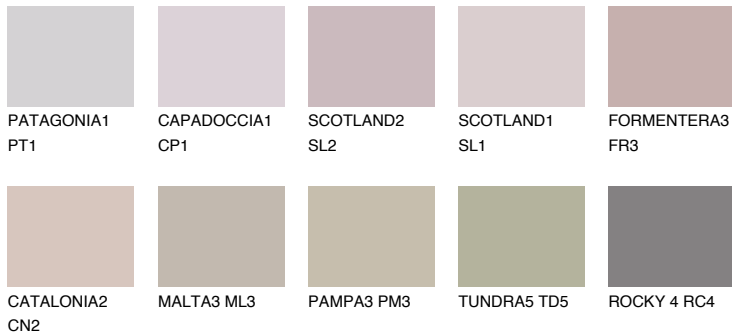

COLOUR DETAILS

TENERIFE4 TN4

40% TSR 56%

Matching colours

COLOURS

INTENSE

For more information on plasters and paints, go to www.ceresit.ee

*The presented colours refer to plasters and paints offered by Ceresit. Due to the use of digital techniques, the presented colours might not represent the original ones, thus they cannot be considered as a reliable colour presentation. We recommend checking the authentic colour samples.