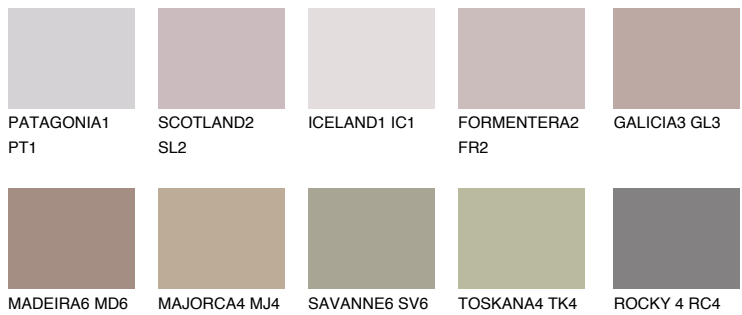

COLOUR DETAILS

TENERIFE5 TN5

36% **TSR** 52%

Matching colours

COLOURS

INTENSE

For more information on plasters and paints, go to www.ceresit.ee

*The presented colours refer to plasters and paints offered by Ceresit. Due to the use of digital techniques, the presented colours might not represent the original ones, thus they cannot be considered as a reliable colour presentation. We recommend checking the authentic colour samples.