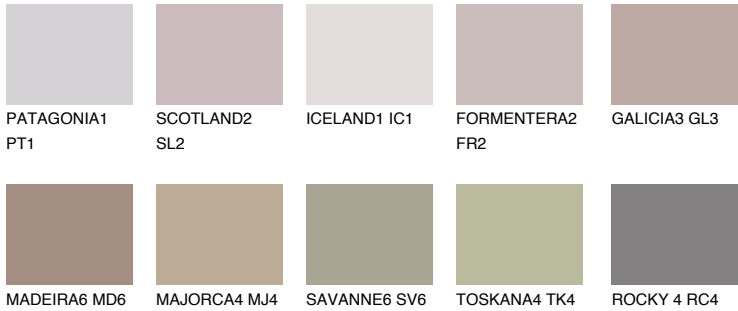

COLOUR DETAILS

TENERIFE5 TN5

36% TSR 52%

Matching colours

COLOURS

INTENSE

For more information on plasters and paints, go to www.ceresit.ee

*The presented colours refer to plasters and paints offered by Ceresit. Due to the use of digital techniques, the presented colours might not represent the original ones, thus they cannot be considered as a reliable colour presentation. We recommend checking the authentic colour samples.