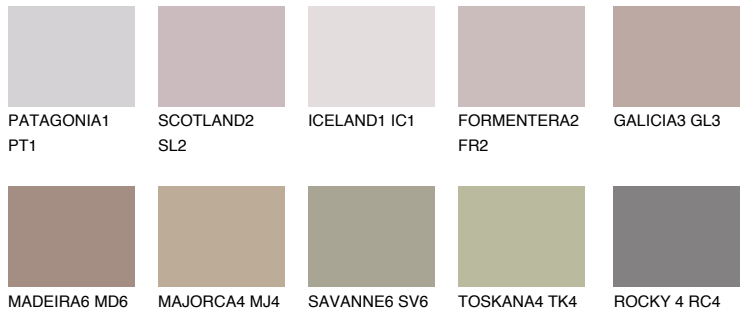

COLOUR DETAILS

TENERIFE5 TN5

36% **TSR** 52%

Matching colours

COLOURS

INTENSE

For more information on plasters and paints, go to www.ceresit.ee

*The presented colours refer to plasters and paints offered by Ceresit. Due to the use of digital techniques, the presented colours might not represent the original ones, thus they cannot be considered as a reliable colour presentation. We recommend checking the authentic colour samples.