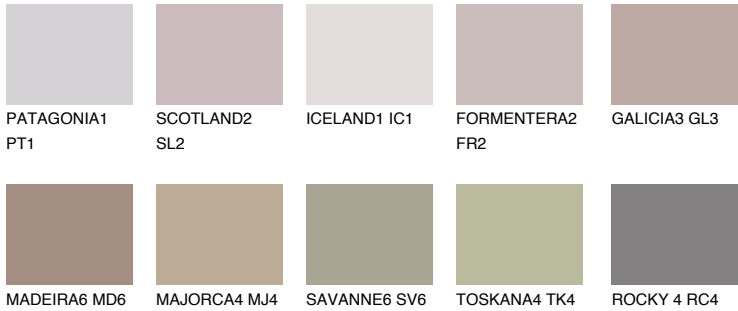

COLOUR DETAILS

TENERIFE5 TN5

36% **TSR** 52%

Matching colours

COLOURS

INTENSE

For more information on plasters and paints, go to www.ceresit.ee

*The presented colours refer to plasters and paints offered by Ceresit. Due to the use of digital techniques, the presented colours might not represent the original ones, thus they cannot be considered as a reliable colour presentation. We recommend checking the authentic colour samples.