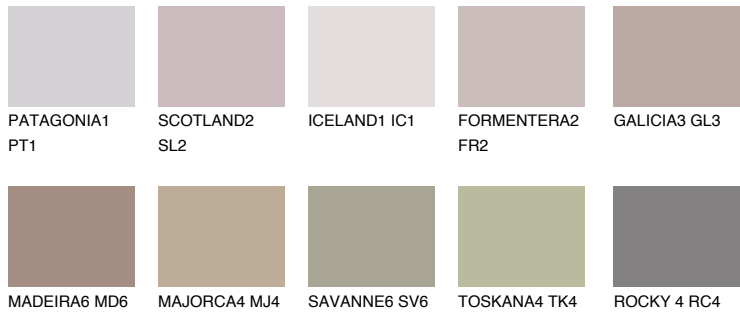

# COLOUR DETAILS

### Matching colours

#### COLOURS

#### INTENSE

For more information on plasters and paints, go to [www.ceresit.ee](http://www.ceresit.ee)

\*The presented colours refer to plasters and paints offered by Ceresit. Due to the use of digital techniques, the presented colours might not represent the original ones, thus they cannot be considered as a reliable colour presentation. We recommend checking the authentic colour samples.