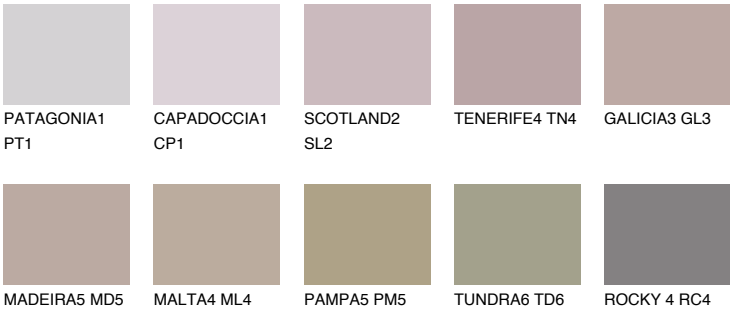

COLOUR DETAILS

TENERIFE6 TN6

☀️ 28% **TSR** 45%

Matching colours

COLOURS

INTENSE

For more information on plasters and paints, go to www.ceresit.ee

*The presented colours refer to plasters and paints offered by Ceresit. Due to the use of digital techniques, the presented colours might not represent the original ones, thus they cannot be considered as a reliable colour presentation. We recommend checking the authentic colour samples.