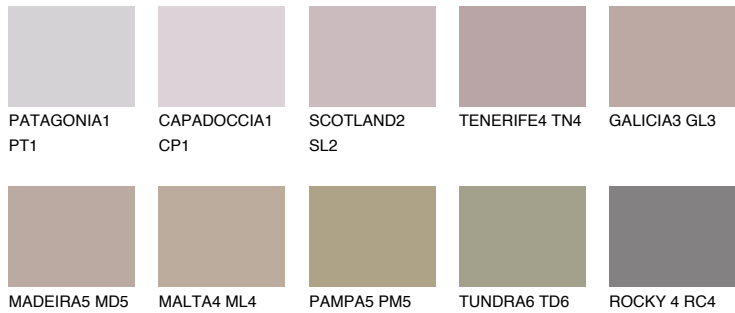

COLOUR DETAILS

TENERIFE6 TN6

☀️ 28% **TSR** 45%

Matching colours

COLOURS

INTENSE

For more information on plasters and paints, go to www.ceresit.ee

*The presented colours refer to plasters and paints offered by Ceresit. Due to the use of digital techniques, the presented colours might not represent the original ones, thus they cannot be considered as a reliable colour presentation. We recommend checking the authentic colour samples.