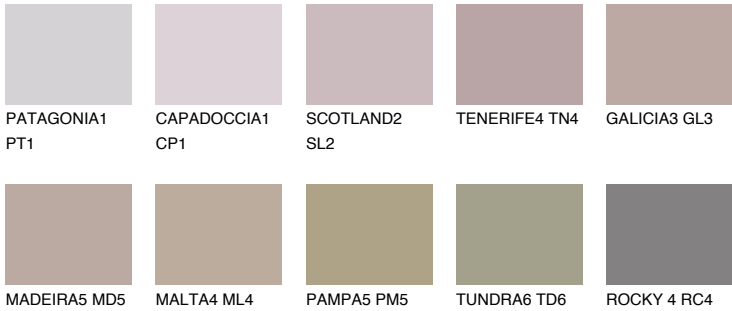

COLOUR DETAILS

TENERIFE6 TN6

☀ 28% **TSR** 45%

Matching colours

COLOURS

INTENSE

For more information on plasters and paints, go to www.ceresit.ee

*The presented colours refer to plasters and paints offered by Ceresit. Due to the use of digital techniques, the presented colours might not represent the original ones, thus they cannot be considered as a reliable colour presentation. We recommend checking the authentic colour samples.