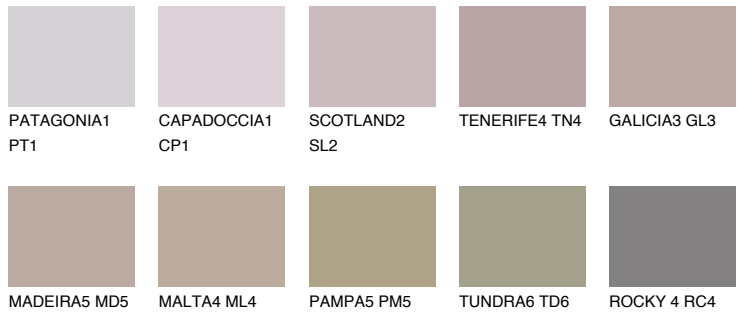

COLOUR DETAILS

TENERIFE6 TN6

☀ 28% **TSR** 45%

Matching colours

COLOURS

INTENSE

For more information on plasters and paints, go to
www.ceresit.ee

*The presented colours refer to plasters and paints offered by Ceresit. Due to the use of digital techniques, the presented colours might not represent the original ones, thus they cannot be considered as a reliable colour presentation. We recommend checking the authentic colour samples.