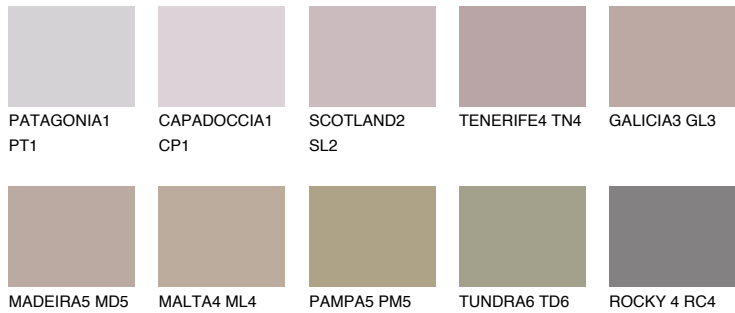

COLOUR DETAILS

TENERIFE6 TN6

☀️ 28% **TSR** 45%

Matching colours

COLOURS

INTENSE

For more information on plasters and paints, go to
www.ceresit.ee

*The presented colours refer to plasters and paints offered by Ceresit. Due to the use of digital techniques, the presented colours might not represent the original ones, thus they cannot be considered as a reliable colour presentation. We recommend checking the authentic colour samples.