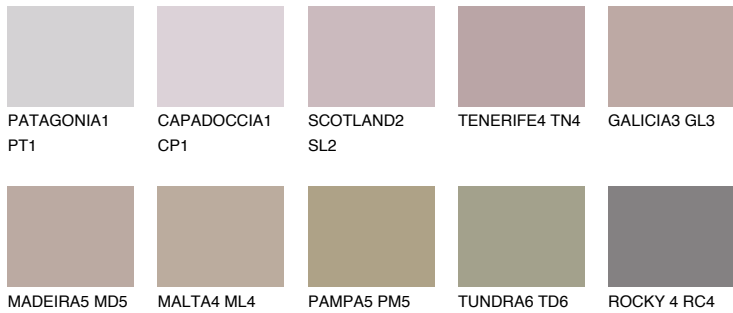

# COLOUR DETAILS

### Matching colours

#### COLOURS

#### INTENSE

For more information on plasters and paints, go to [www.ceresit.ee](http://www.ceresit.ee)

\*The presented colours refer to plasters and paints offered by Ceresit. Due to the use of digital techniques, the presented colours might not represent the original ones, thus they cannot be considered as a reliable colour presentation. We recommend checking the authentic colour samples.