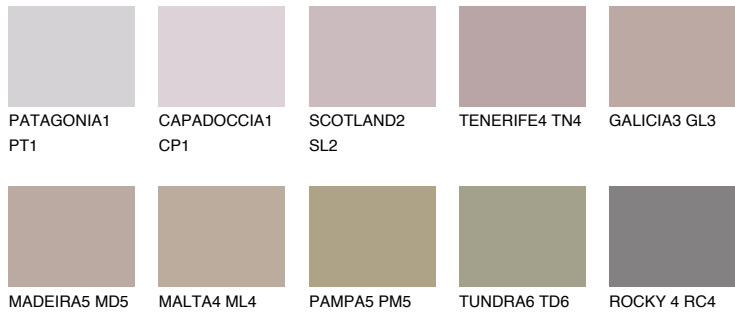

COLOUR DETAILS

TENERIFE6 TN6

☀️ 28% **TSR** 45%

Matching colours

COLOURS

INTENSE

For more information on plasters and paints, go to www.ceresit.ee

*The presented colours refer to plasters and paints offered by Ceresit. Due to the use of digital techniques, the presented colours might not represent the original ones, thus they cannot be considered as a reliable colour presentation. We recommend checking the authentic colour samples.