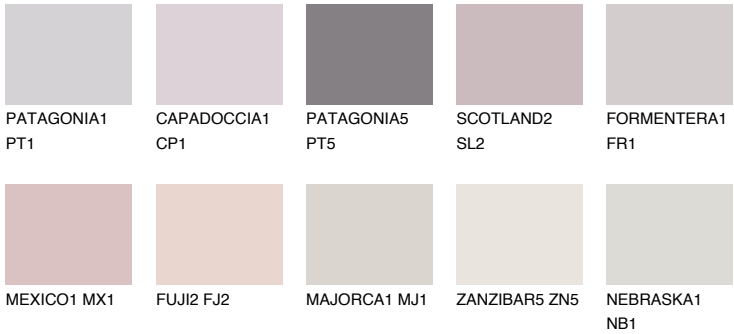

ICELAND1 IC1

74% **TSR** 69%

Matching colours

COLOURS

INTENSE

For more information on plasters and paints, go to www.ceresit.ee

*The presented colours refer to plasters and paints offered by Ceresit. Due to the use of digital techniques, the presented colours might not represent the original ones, thus they cannot be considered as a reliable colour presentation. We recommend checking the authentic colour samples.