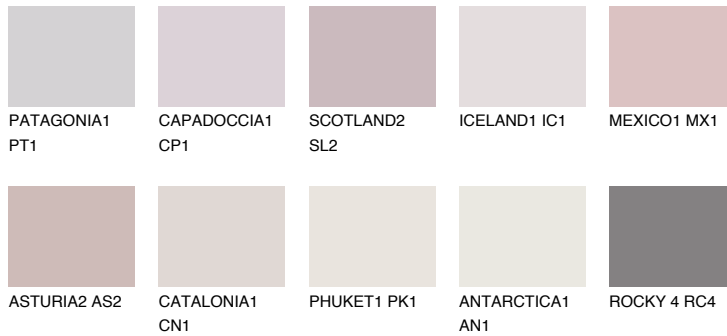

COLOUR DETAILS

ICELAND2 IC2

73% TSR 68%

Matching colours

COLOURS

INTENSE

For more information on plasters and paints, go to www.ceresit.ee

*The presented colours refer to plasters and paints offered by Ceresit. Due to the use of digital techniques, the presented colours might not represent the original ones, thus they cannot be considered as a reliable colour presentation. We recommend checking the authentic colour samples.