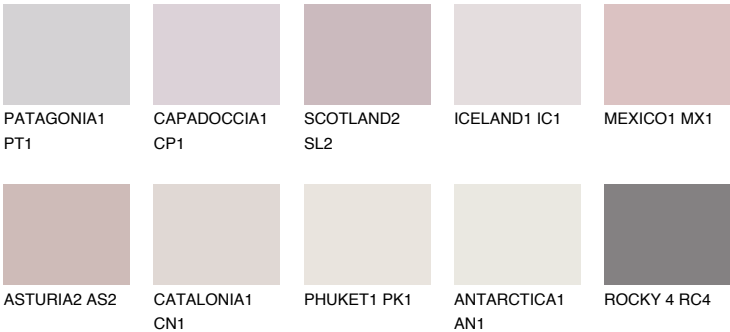

ICELAND2 IC2

73% TSR 68%

Matching colours

COLOURS

INTENSE

For more information on plasters and paints, go to www.ceresit.ee

*The presented colours refer to plasters and paints offered by Ceresit. Due to the use of digital techniques, the presented colours might not represent the original ones, thus they cannot be considered as a reliable colour presentation. We recommend checking the authentic colour samples.