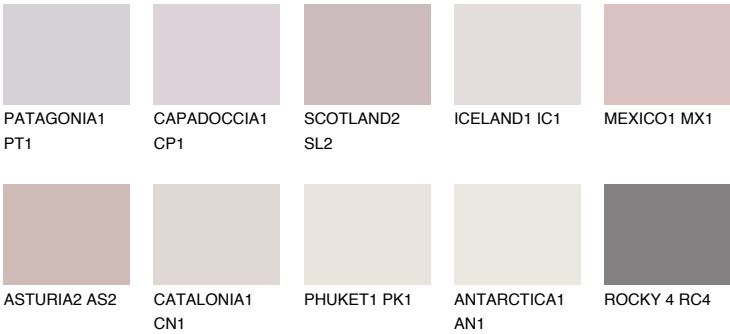

ICELAND2 IC2

73% TSR 68%

Matching colours

COLOURS

INTENSE

For more information on plasters and paints, go to www.ceresit.ee

*The presented colours refer to plasters and paints offered by Ceresit. Due to the use of digital techniques, the presented colours might not represent the original ones, thus they cannot be considered as a reliable colour presentation. We recommend checking the authentic colour samples.