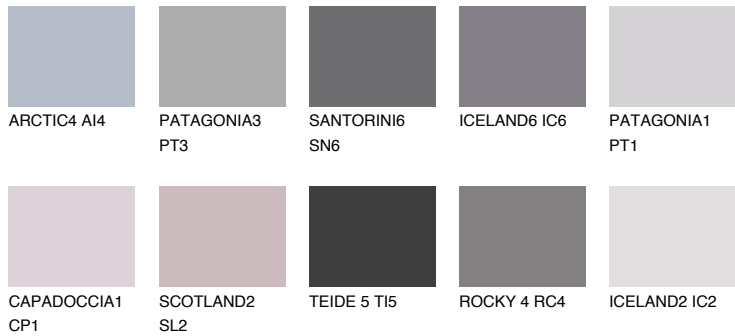

# COLOUR DETAILS

### Matching colours

#### COLOURS

#### INTENSE

For more information on plasters and paints, go to [www.ceresit.ee](http://www.ceresit.ee)

\*The presented colours refer to plasters and paints offered by Ceresit. Due to the use of digital techniques, the presented colours might not represent the original ones, thus they cannot be considered as a reliable colour presentation. We recommend checking the authentic colour samples.