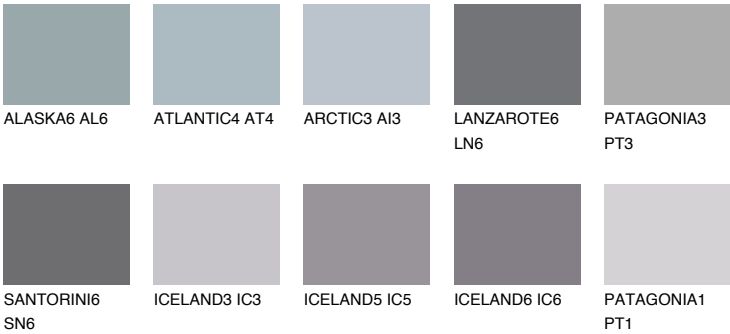

## ICELAND4 IC4

41% TSR 40%

### Matching colours

#### COLOURS

#### INTENSE

For more information on plasters and paints, go to [www.ceresit.ee](http://www.ceresit.ee)

\*The presented colours refer to plasters and paints offered by Ceresit. Due to the use of digital techniques, the presented colours might not represent the original ones, thus they cannot be considered as a reliable colour presentation. We recommend checking the authentic colour samples.