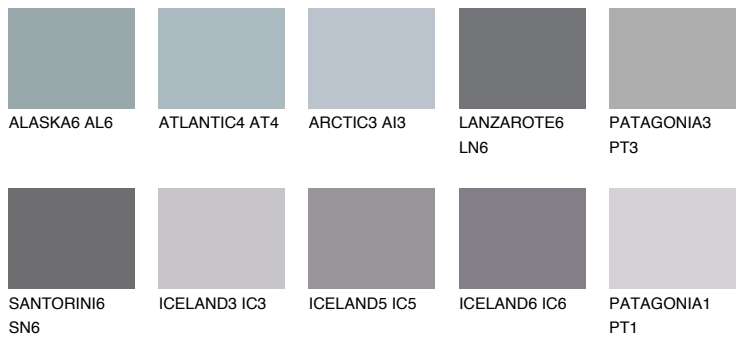

### Matching colours

#### COLOURS

#### INTENSE

For more information on plasters and paints, go to [www.ceresit.ee](http://www.ceresit.ee)

\*The presented colours refer to plasters and paints offered by Ceresit. Due to the use of digital techniques, the presented colours might not represent the original ones, thus they cannot be considered as a reliable colour presentation. We recommend checking the authentic colour samples.