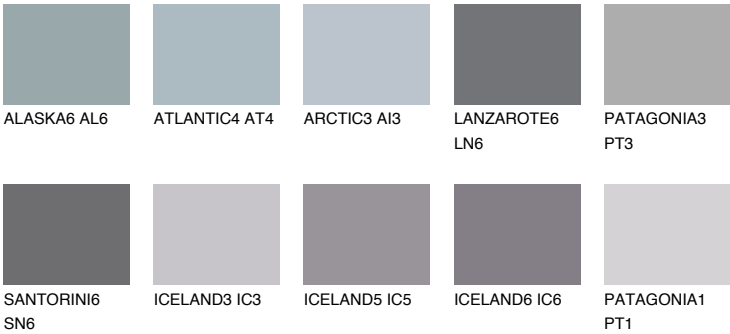

ICELAND4 IC4

41% TSR 40%

Matching colours

COLOURS

INTENSE

For more information on plasters and paints, go to www.ceresit.ee

*The presented colours refer to plasters and paints offered by Ceresit. Due to the use of digital techniques, the presented colours might not represent the original ones, thus they cannot be considered as a reliable colour presentation. We recommend checking the authentic colour samples.