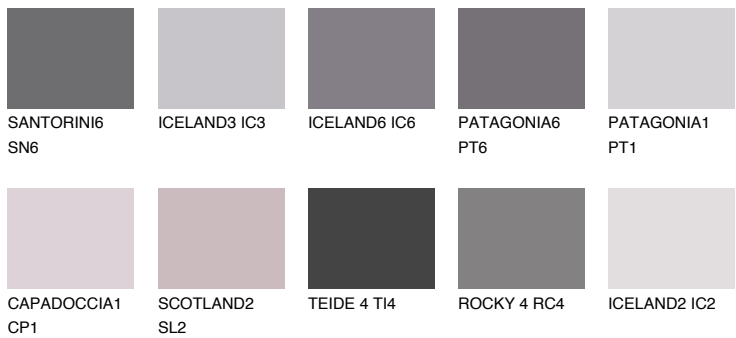

# COLOUR DETAILS

### Matching colours

#### COLOURS

#### INTENSE

For more information on plasters and paints, go to [www.ceresit.ee](http://www.ceresit.ee)

\*The presented colours refer to plasters and paints offered by Ceresit. Due to the use of digital techniques, the presented colours might not represent the original ones, thus they cannot be considered as a reliable colour presentation. We recommend checking the authentic colour samples.