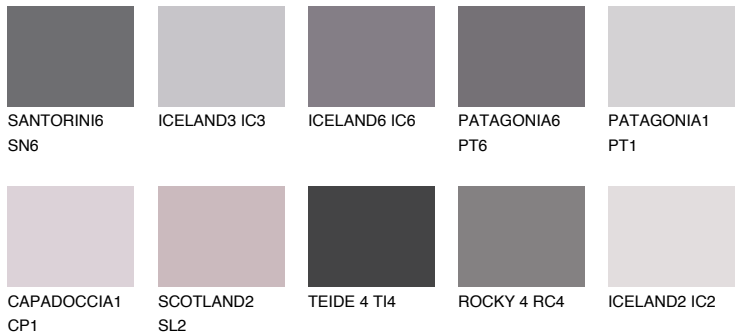

# COLOUR DETAILS

### Matching colours

#### COLOURS

#### INTENSE

For more information on plasters and paints, go to [www.ceresit.ee](http://www.ceresit.ee)

\*The presented colours refer to plasters and paints offered by Ceresit. Due to the use of digital techniques, the presented colours might not represent the original ones, thus they cannot be considered as a reliable colour presentation. We recommend checking the authentic colour samples.