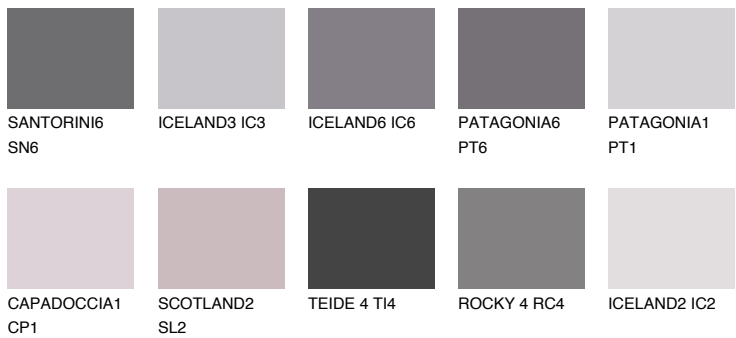

COLOUR DETAILS

ICELAND5 IC5

30% TSR 29%

Matching colours

COLOURS

INTENSE

For more information on plasters and paints, go to www.ceresit.ee

*The presented colours refer to plasters and paints offered by Ceresit. Due to the use of digital techniques, the presented colours might not represent the original ones, thus they cannot be considered as a reliable colour presentation. We recommend checking the authentic colour samples.