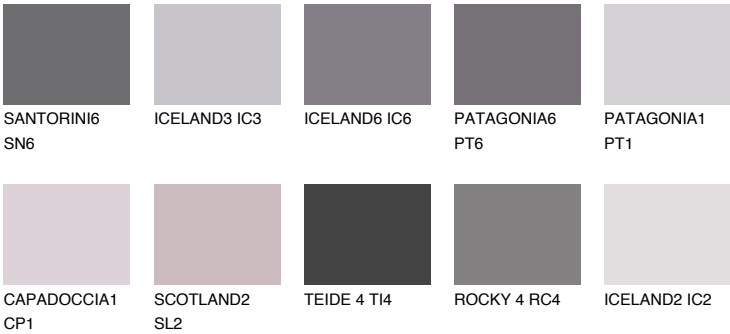

ICELAND5 IC5

30% TSR 29%

Matching colours

COLOURS

INTENSE

For more information on plasters and paints, go to www.ceresit.ee

*The presented colours refer to plasters and paints offered by Ceresit. Due to the use of digital techniques, the presented colours might not represent the original ones, thus they cannot be considered as a reliable colour presentation. We recommend checking the authentic colour samples.