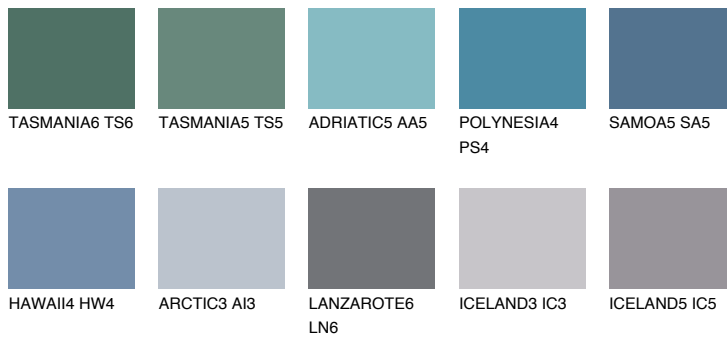

# COLOUR DETAILS

## SAMOA6 SA6

13% **TSR** 16%

### Matching colours

#### COLOURS