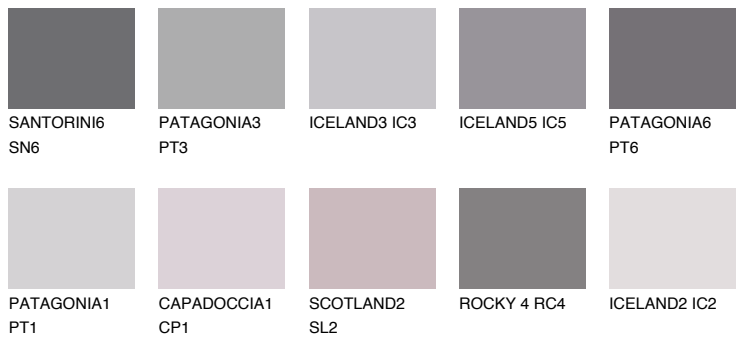

COLOUR DETAILS

ICELAND6 IC6

☀ 22% **TSR 22%**

Matching colours

COLOURS

INTENSE

For more information on plasters and paints, go to www.ceresit.ee

*The presented colours refer to plasters and paints offered by Ceresit. Due to the use of digital techniques, the presented colours might not represent the original ones, thus they cannot be considered as a reliable colour presentation. We recommend checking the authentic colour samples.