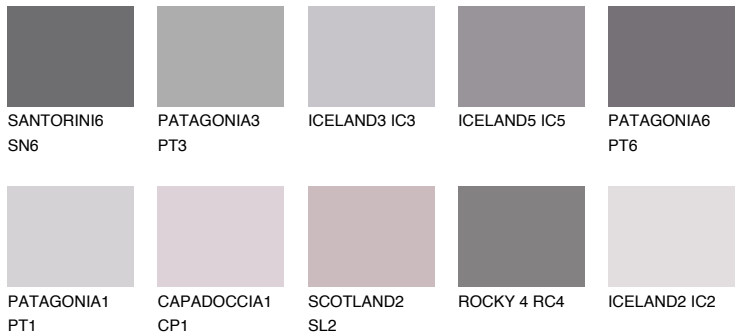

COLOUR DETAILS

ICELAND6 IC6

☀ 22% **TSR 22%**

Matching colours

COLOURS

INTENSE

For more information on plasters and paints, go to www.ceresit.ee

*The presented colours refer to plasters and paints offered by Ceresit. Due to the use of digital techniques, the presented colours might not represent the original ones, thus they cannot be considered as a reliable colour presentation. We recommend checking the authentic colour samples.