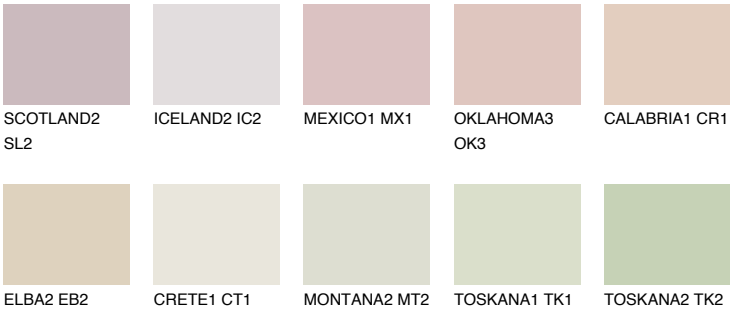

COLOUR DETAILS

ARIZONA1 AR1

67% TSR 67%

Matching colours

COLOURS

INTENSE

For more information on plasters and paints, go to www.ceresit.ee

*The presented colours refer to plasters and paints offered by Ceresit. Due to the use of digital techniques, the presented colours might not represent the original ones, thus they cannot be considered as a reliable colour presentation. We recommend checking the authentic colour samples.