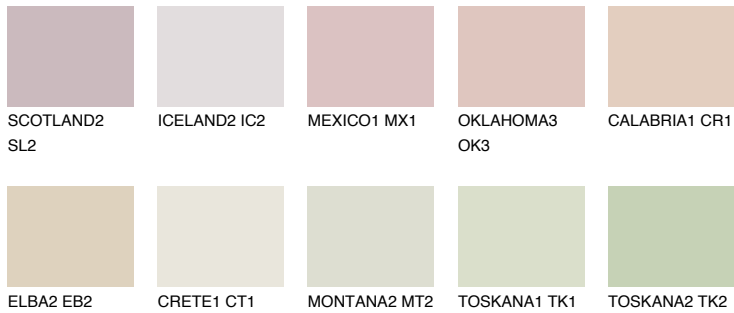

# COLOUR DETAILS

## ARIZONA1 AR1

67% TSR 67%

### Matching colours

#### COLOURS