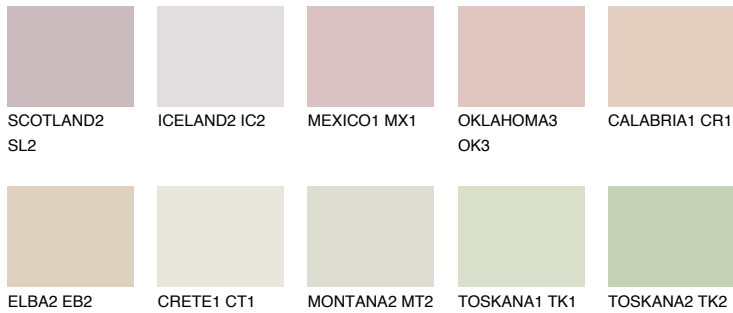

COLOUR DETAILS

ARIZONA1 AR1

67% TSR 67%

Matching colours

COLOURS

INTENSE

For more information on plasters and paints, go to www.ceresit.ee

*The presented colours refer to plasters and paints offered by Ceresit. Due to the use of digital techniques, the presented colours might not represent the original ones, thus they cannot be considered as a reliable colour presentation. We recommend checking the authentic colour samples.