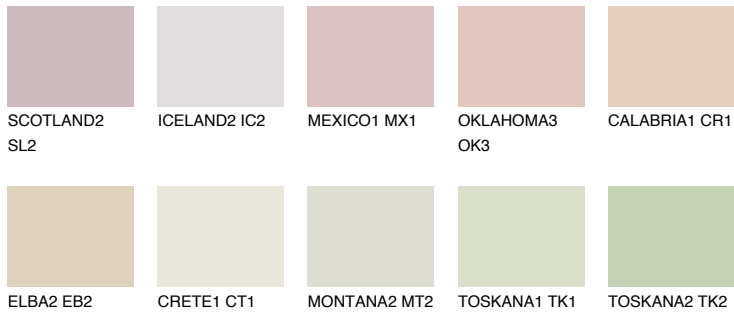

COLOUR DETAILS

ARIZONA1 AR1

67% TSR 67%

Matching colours

COLOURS

INTENSE

For more information on plasters and paints, go to www.ceresit.ee

*The presented colours refer to plasters and paints offered by Ceresit. Due to the use of digital techniques, the presented colours might not represent the original ones, thus they cannot be considered as a reliable colour presentation. We recommend checking the authentic colour samples.