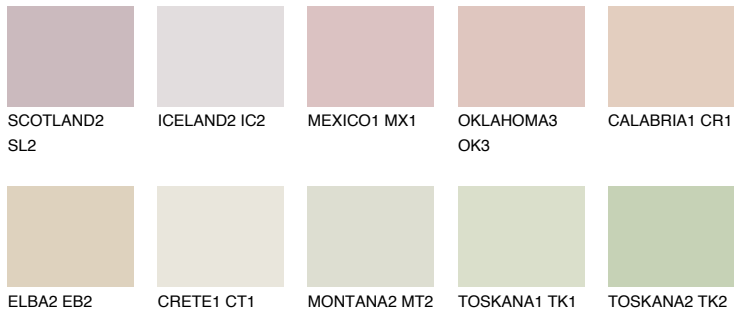

COLOUR DETAILS

ARIZONA1 AR1

67% TSR 67%

Matching colours

COLOURS

INTENSE

For more information on plasters and paints, go to www.ceresit.ee

*The presented colours refer to plasters and paints offered by Ceresit. Due to the use of digital techniques, the presented colours might not represent the original ones, thus they cannot be considered as a reliable colour presentation. We recommend checking the authentic colour samples.